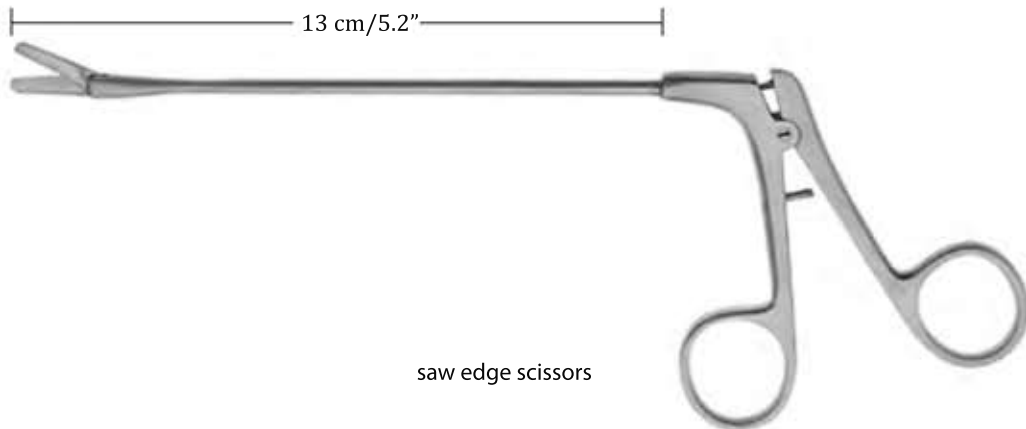

saw edge scissors