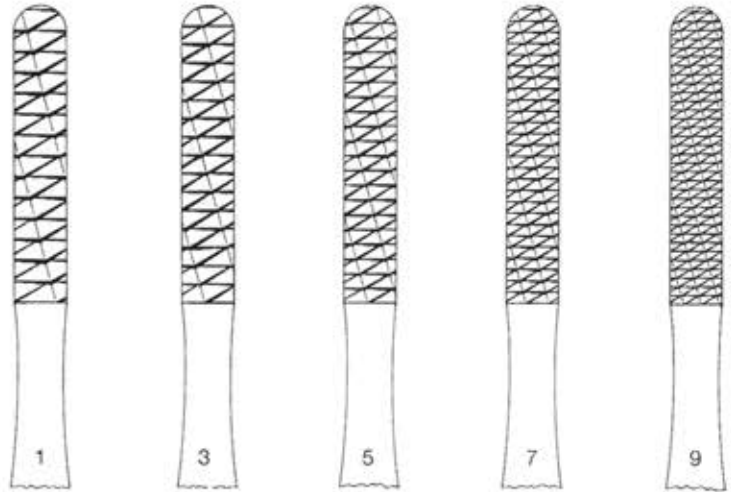

CO-6115-11N

RN-5002-16 RN-5003-16N

**Joseph**  
16 cm/6.4"

**Maltz ( Aufricht )**  
18 cm/7.2"  
RN-5004-18

**Wiener**

RN-5007-18 RN-5007-19

**Aufricht**  
21 cm/8.4"

RN-5101-21

RN-5103-21

**Joseph ( Lewis )**  
18 cm/7.2"

RN-5104-16  
fine

RN-5106-16  
coarse

**Fomon**  
20 cm/8"

RN-5202-01 RN-5202-03 RN-5202-05 RN-5202-07 RN-5202-09

**Fomon**  
21 cm/8.4"  
RN-5200-21

**Miller**  
16 cm/6.4"

RN-5201-16N

RN-5202-16N

**Cottle ( Maltz )**  
21 cm/8.4"  
RN-5108-21

**Gallaher**  
16 cm/6.4"

Fig. 1  
RN-5206-16

Fig. 2  
RN-5207-16

Fig. 3  
RN-5207-16