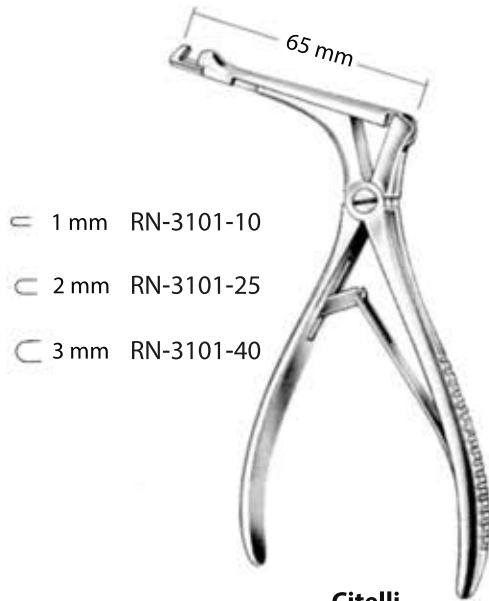

Atticus Punches