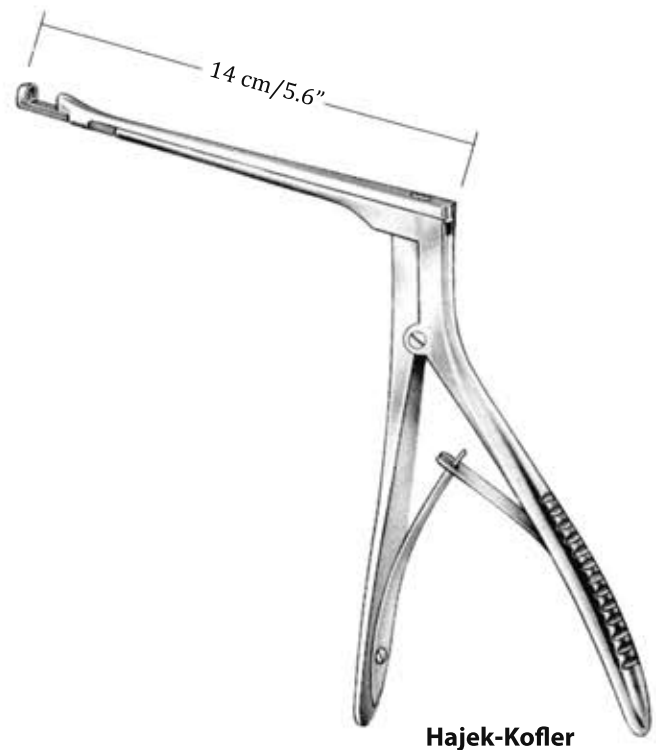

Sphenoid Punches

3,5x3,5 mm
RN-3005-01

3,5x3,5 mm
RN-3005-02

4,0x4,0 mm
RN-3005-03N

4,0x4,0 mm
RN-3005-04N

Hajek-Kofler