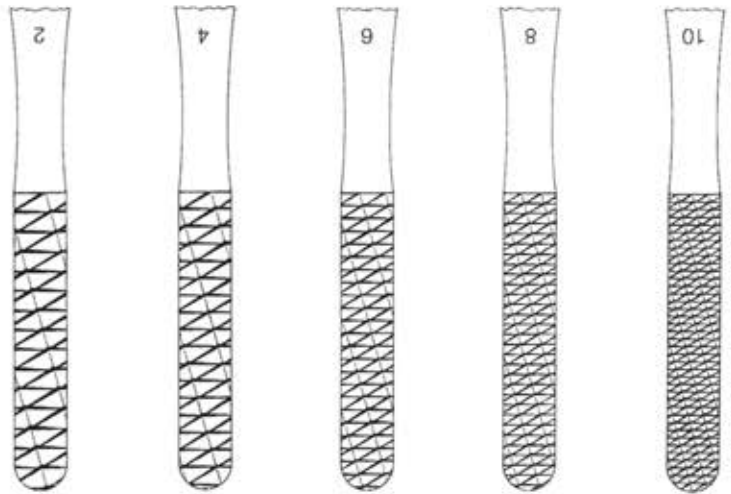

CO-6115-11N

RN-5002-16 RN-5003-16N

**Joseph**  
16 cm/6.4"

**Maltz ( Aufricht )**  
18 cm/7.2"  
RN-5004-18

**Wiener**

RN-5007-18 RN-5007-19

**Aufricht**  
21 cm/8.4"

RN-5101-21

RN-5103-21

**Joseph ( Lewis )**  
18 cm/7.2"

RN-5104-16  
fine

RN-5106-16  
coarse

**Fomon**  
20 cm/8"

RN-5202-01 RN-5202-03 RN-5202-05 RN-5202-07 RN-5202-09

**Fomon**  
21 cm/8.4"  
RN-5200-21

**Miller**  
16 cm/6.4"

RN-5201-16N

RN-5202-16N

**Cottle ( Maltz )**  
21 cm/8.4"  
RN-5108-21

**Gallaher**  
16 cm/6.4"

Fig. 1  
RN-5206-16

Fig. 2  
RN-5207-16

Fig. 3  
RN-5207-16