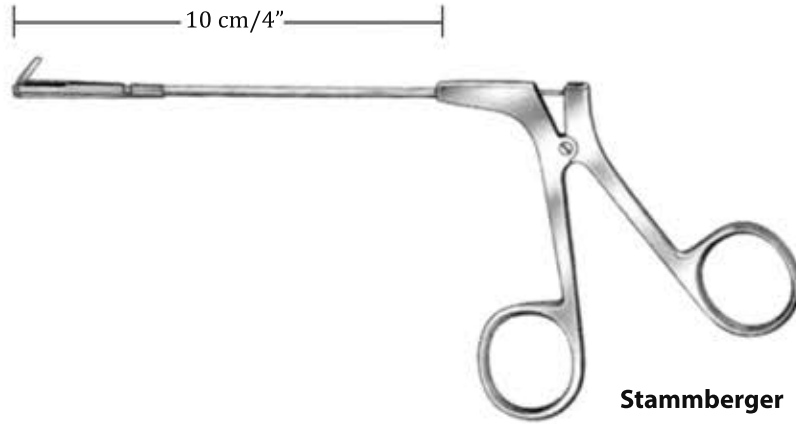

Antrum Punch, retrograde cutting