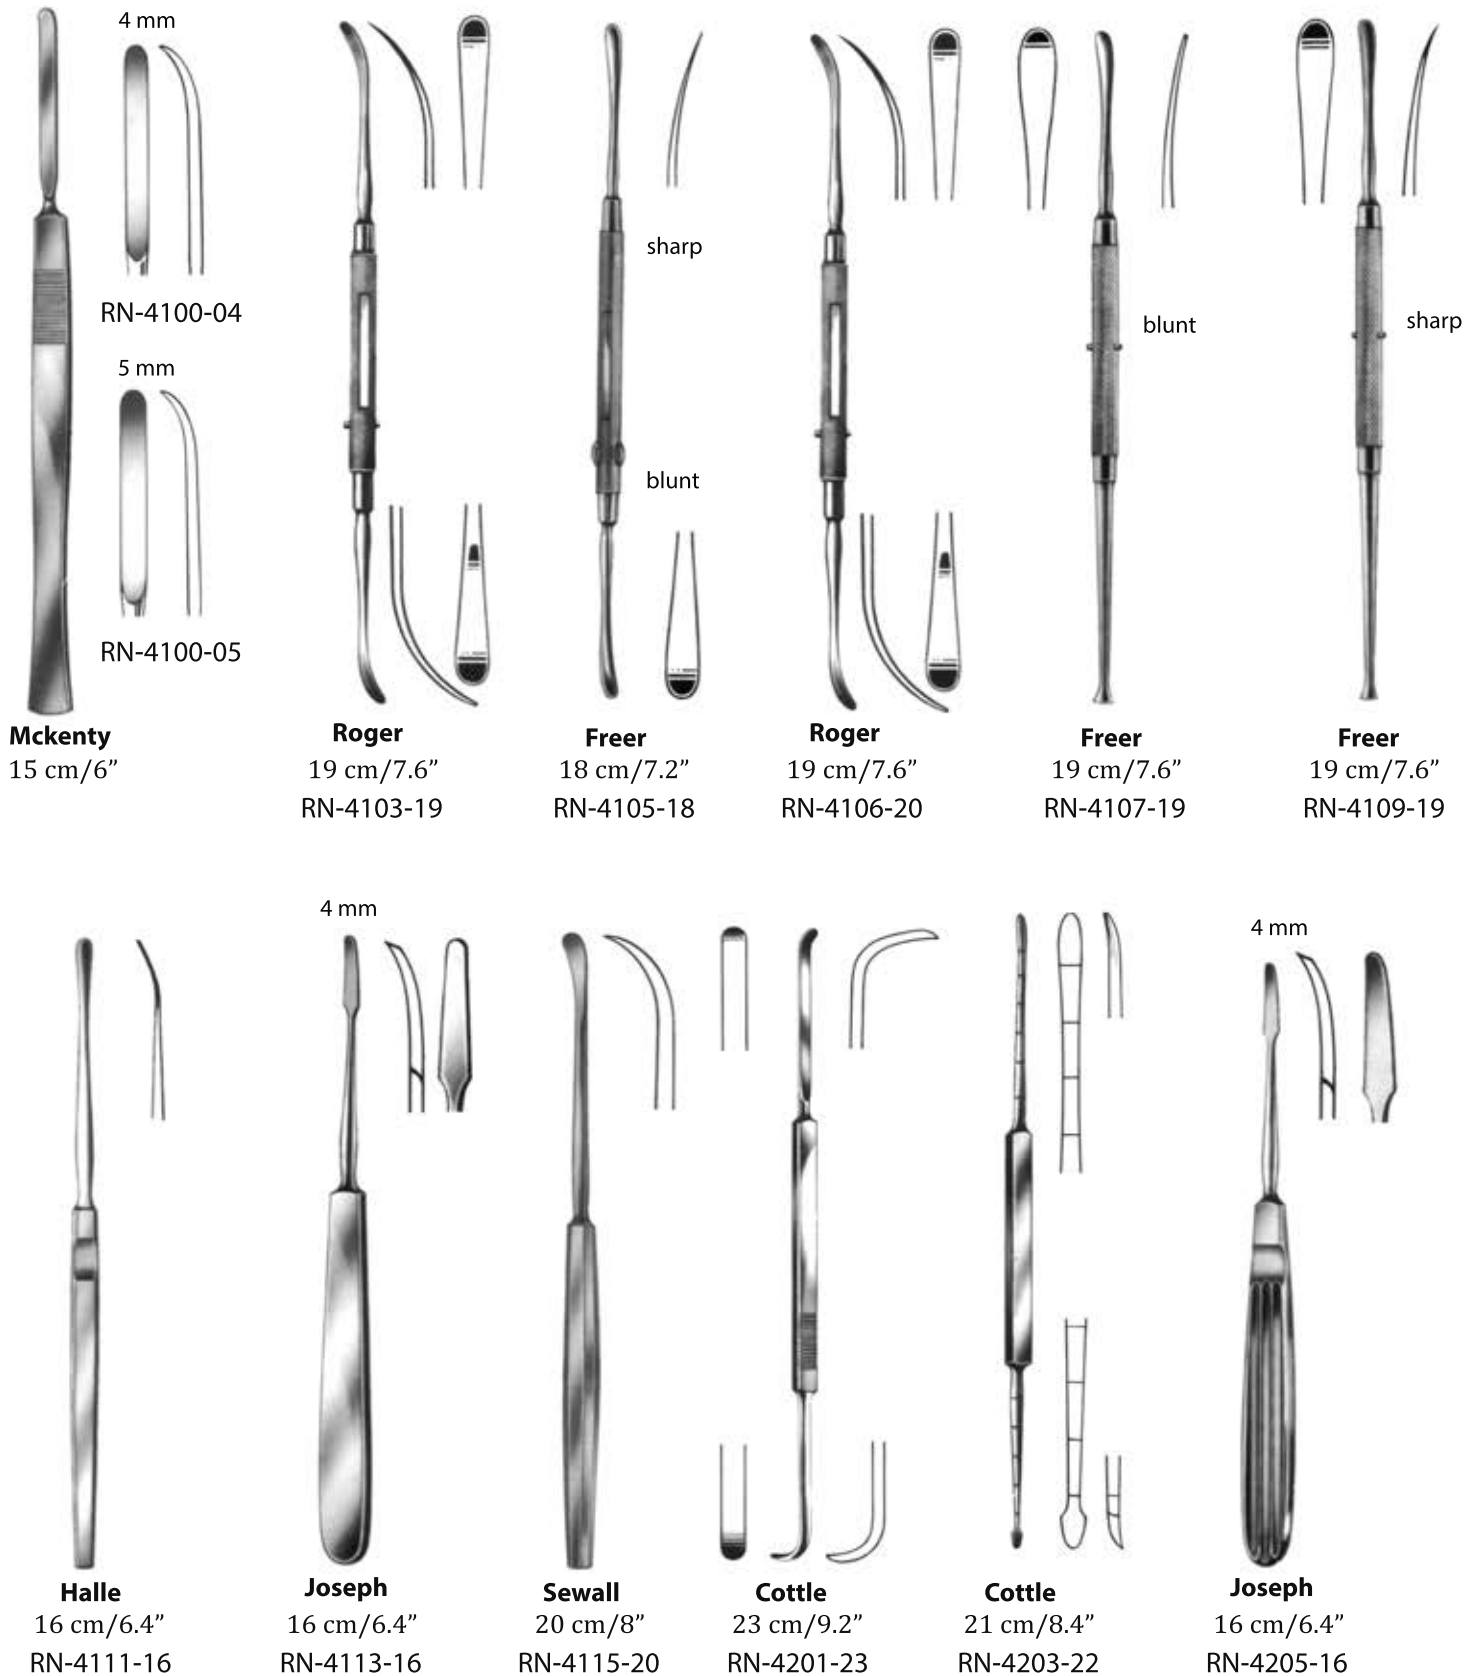

**Freer**  
19 cm/7.6"  
RN-3705-19

**Freer**  
19 cm/7.6"  
RN-3806-19N

**Freer**  
19 cm/7.6"  
RN-3807-19N

**Freer**  
19 cm/7.6"  
RN-3808-19N

**Ballenger**  
22 cm/8.8"  
RN-3900-03 3 mm  
RN-3900-04 4 mm  
RN-3900-05 5 mm

with swivel blades

**Ballenger**  
22 cm/8.8"  
RN-3902-03 3 mm  
RN-3902-04 4 mm  
RN-3902-05 5 mm

**Ballenger**  
16.5 cm/6.6"  
RN-3908-16  
with spare blade

**Cottle**  
19 cm/7.6"  
RN-4205-19

**Killian**  
22 cm/8.8"  
RN-4206-22