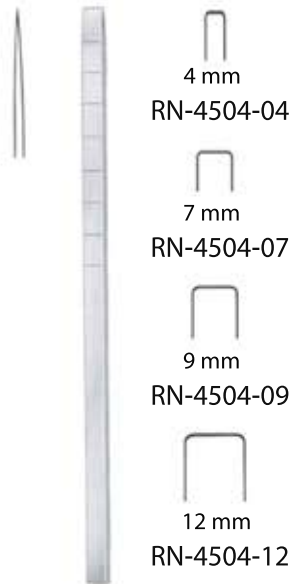

**Killian**  
18 cm/7.2"  
RN-4207-18

**Ballenger-Hajek**  
22 cm/8.8"  
RN-4208-21

**Joseph-Masing**  
22 cm/8.8"  
RN-4211-22

**Masing**  
20 cm/8"  
RN-4213-21

**Freer-Yasargil**  
18.5 cm/7.4"  
RN-4315-18N

**Howarth**  
21 cm/8.4"  
CO-6711-20

**Ballenger**  
22 cm/8.8"  
RN-4300-22

**Lempert**  
18 cm/7.2"  
RN-4301-18N

**McKenty**  
22 cm/8.8"  
RN-4302-22N

**Pierce**  
21 cm/8.4"  
RN-4303-21N

**Pennington**  
21 cm/8.4"  
RN-4304-21N

**Alderdyce**  
21 cm/8.4"  
RN-4305-21N

**Freer**  
17 cm/6.8"  
RN-4306-17N

**Lempert**  
20 cm/8"  
OT-8007-20

6 mm

Elevator, heavy

**Carter**  
21 cm/8.4"  
RN-4308-21

RN-4310-18N  
18 cm/7.2"

**Cottle**  
18 cm/7.2"

**Cottle**  
18 cm/7.2"  
RN-4505-06

**Cottle**  
18 cm/7.2"

**Cottle**  
18 cm/7.2"

**Cottle**  
18 cm/7.2"

**Cottle**  
18 cm/7.2"

**Cottle**  
18 cm/7.2"

**Fommon**  
17 cm/6.8"

4 mm  
RN-4700-04