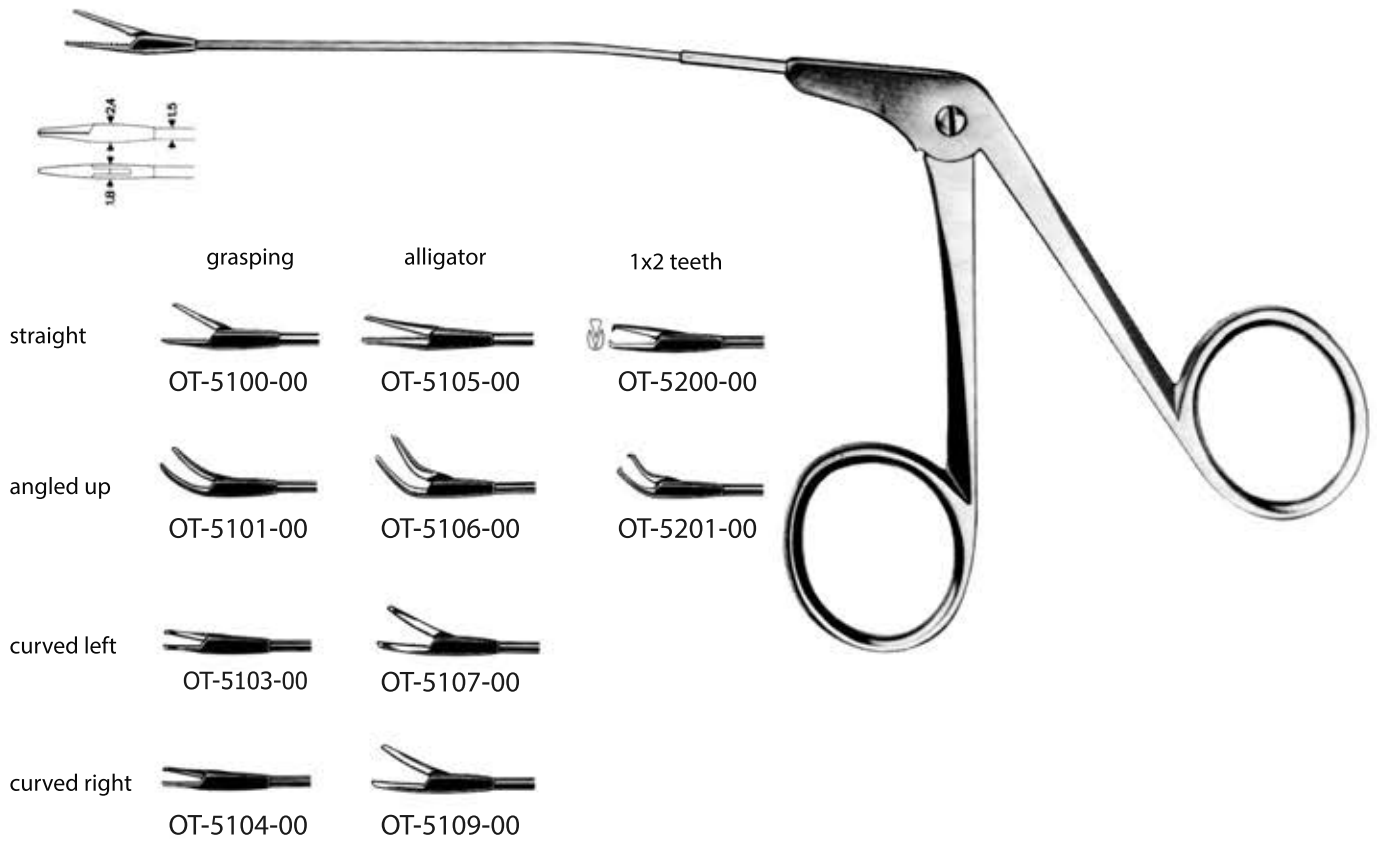

horizontal
straight OT-4202-00

angled up OT-4205-00

mini-micro

(L) Working length: 90 mm , 1.5 mm diameter

straight		OT-4300-00
angled up		OT-4303-00
curved left		OT-4309-00
curved right		OT-4307-00
straight	horizontal 	OT-4302-00
angled up		OT-4305-00
		OT-4308-00
	micro	

(L) Working length: 70 mm , 0.9 mm diameter

straight		OT-4400-00
angled up		OT-4403-00
curved left		OT-4409-00
curved right		OT-4407-00
straight	horizontal 	OT-4402-00
angled up		OT-4405-00
	mini-micro	