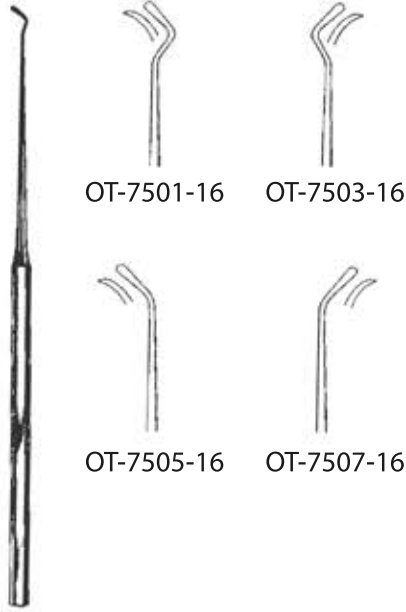

1.8 mm

Antoli-Candela
OT-7510-18N

1 mm

Rosen
OT-7520-10N
Elevator

1 mm

House (Guilford-Wright)
OT-7520-12N
Elevator

2 mm

OT-7530-20N
Graft holder Elevators

1.2 mm

Rosen
OT-7540-12N
Separator

15.5 cm/6.2"

Elevators

Hough
OT-7550-51N
Oval

Hough
OT-7550-52N
Oval

Hough
OT-7560-51N
large

Hough
OT-7560-52N
large

Dissectors

Fisch

16 cm/6.4"

OT-7501-16

OT-7503-16

OT-7505-16

OT-7507-16

Measuring Probes