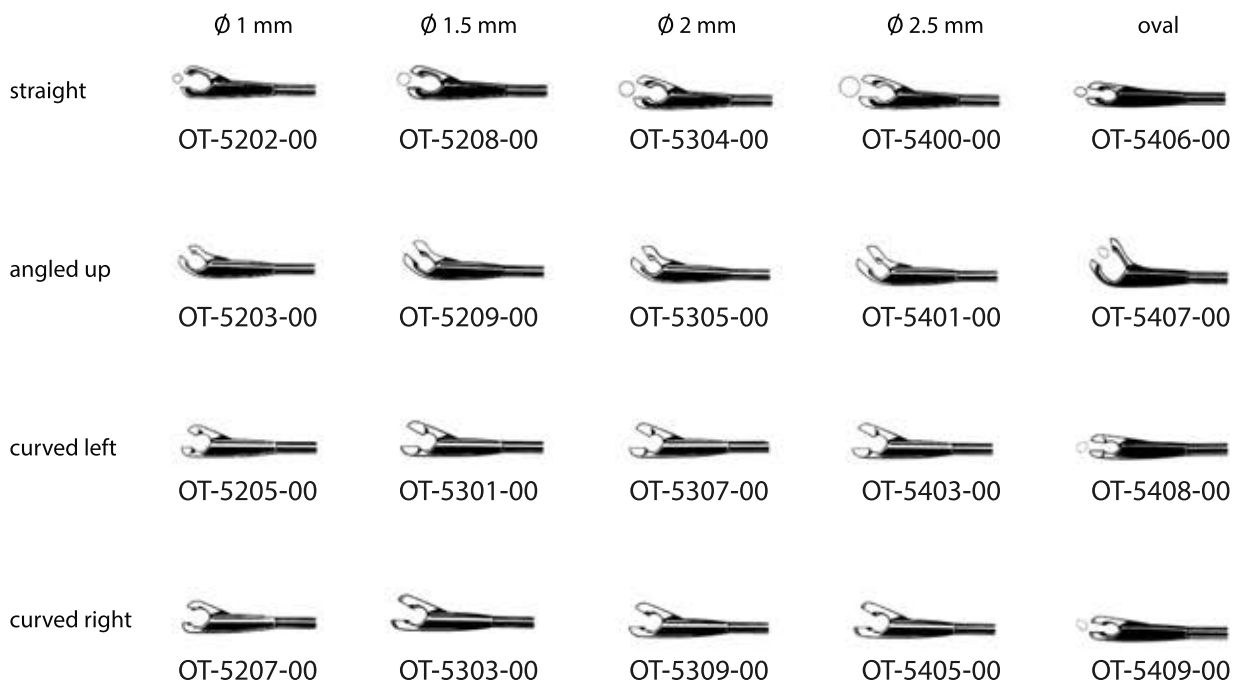

Delicate Cup-shaped Forceps