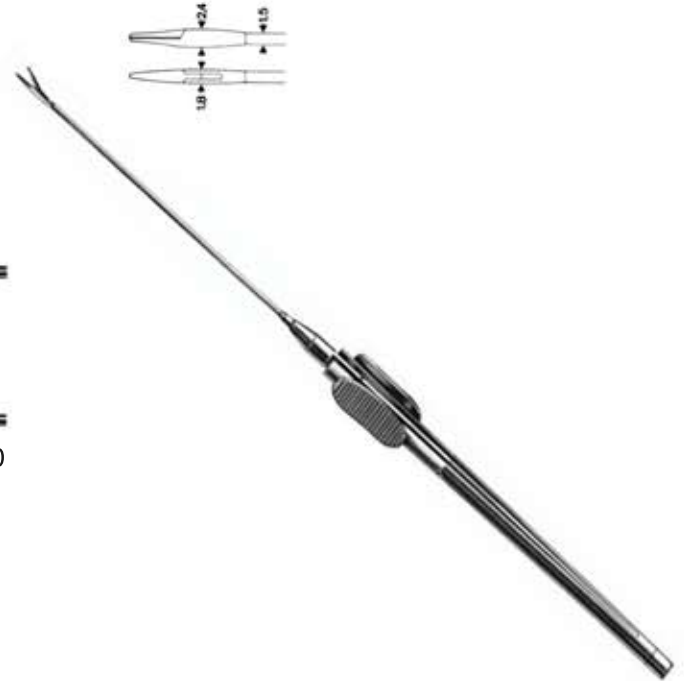

grasping	alligator	1x2 teeth
straight	 OT-6100-00	 OT-6105-00	 OT-6200-00
angled up	 OT-6101-00	 OT-6106-00	 OT-6201-00
curved left	 OT-6103-00	 OT-6107-00	
curved right	 OT-6104-00	 OT-6109-00	

Delicate Cup-shaped Forceps

	Ø 1 mm	Ø 1.5 mm	Ø 2 mm	Ø 2.5 mm	oval
straight	 OT-6202-00	 OT-6208-00	 OT-6304-00	 OT-6400-00	 OT-6406-00
angled up	 OT-6203-00	 OT-6209-00	 OT-6305-00	 OT-6401-00	 OT-6407-00
curved left	 OT-6205-00	 OT-6301-00	 OT-6307-00	 OT-6403-00	 OT-6408-00
curved right	 OT-6207-00	 OT-6303-00	 OT-6309-00	 OT-6405-00	 OT-6409-00