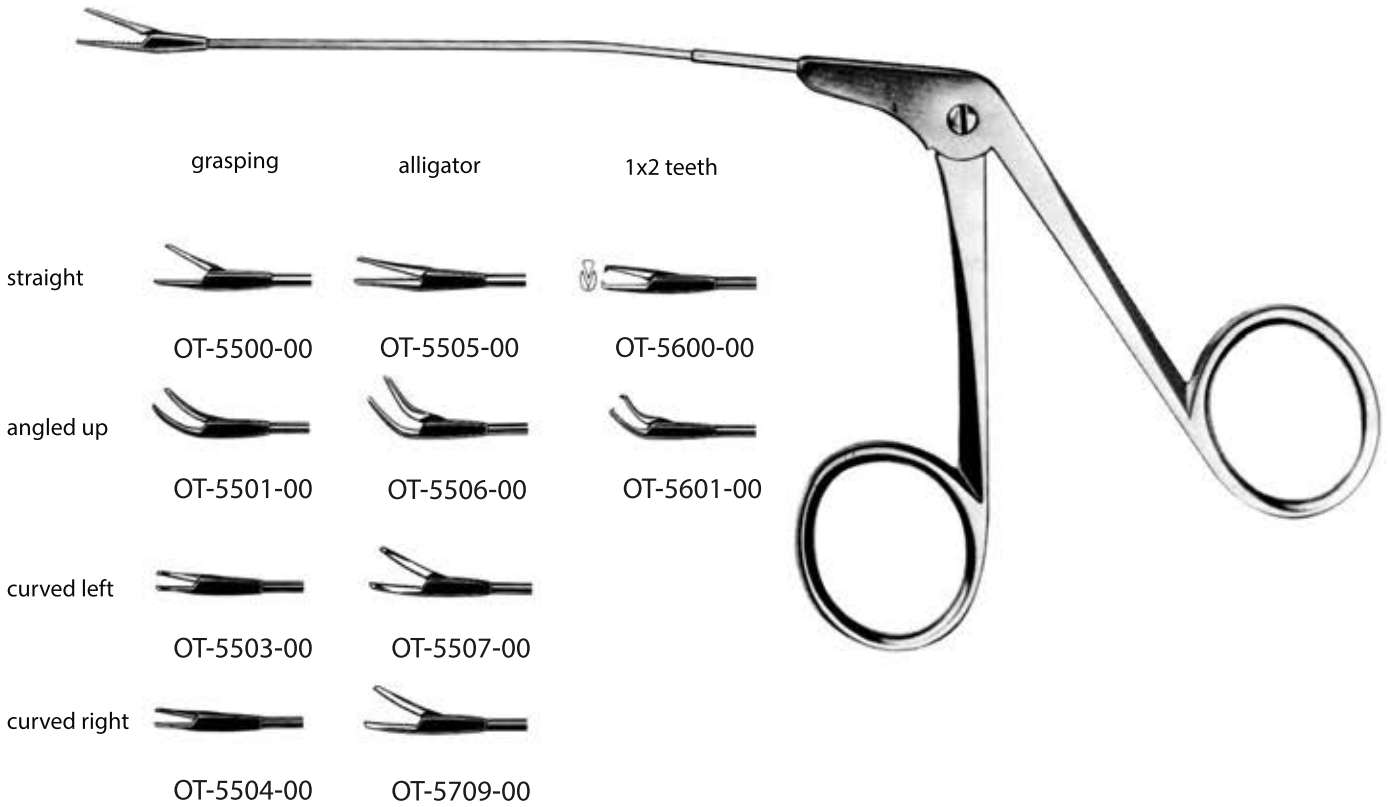

Working length: 90 mm