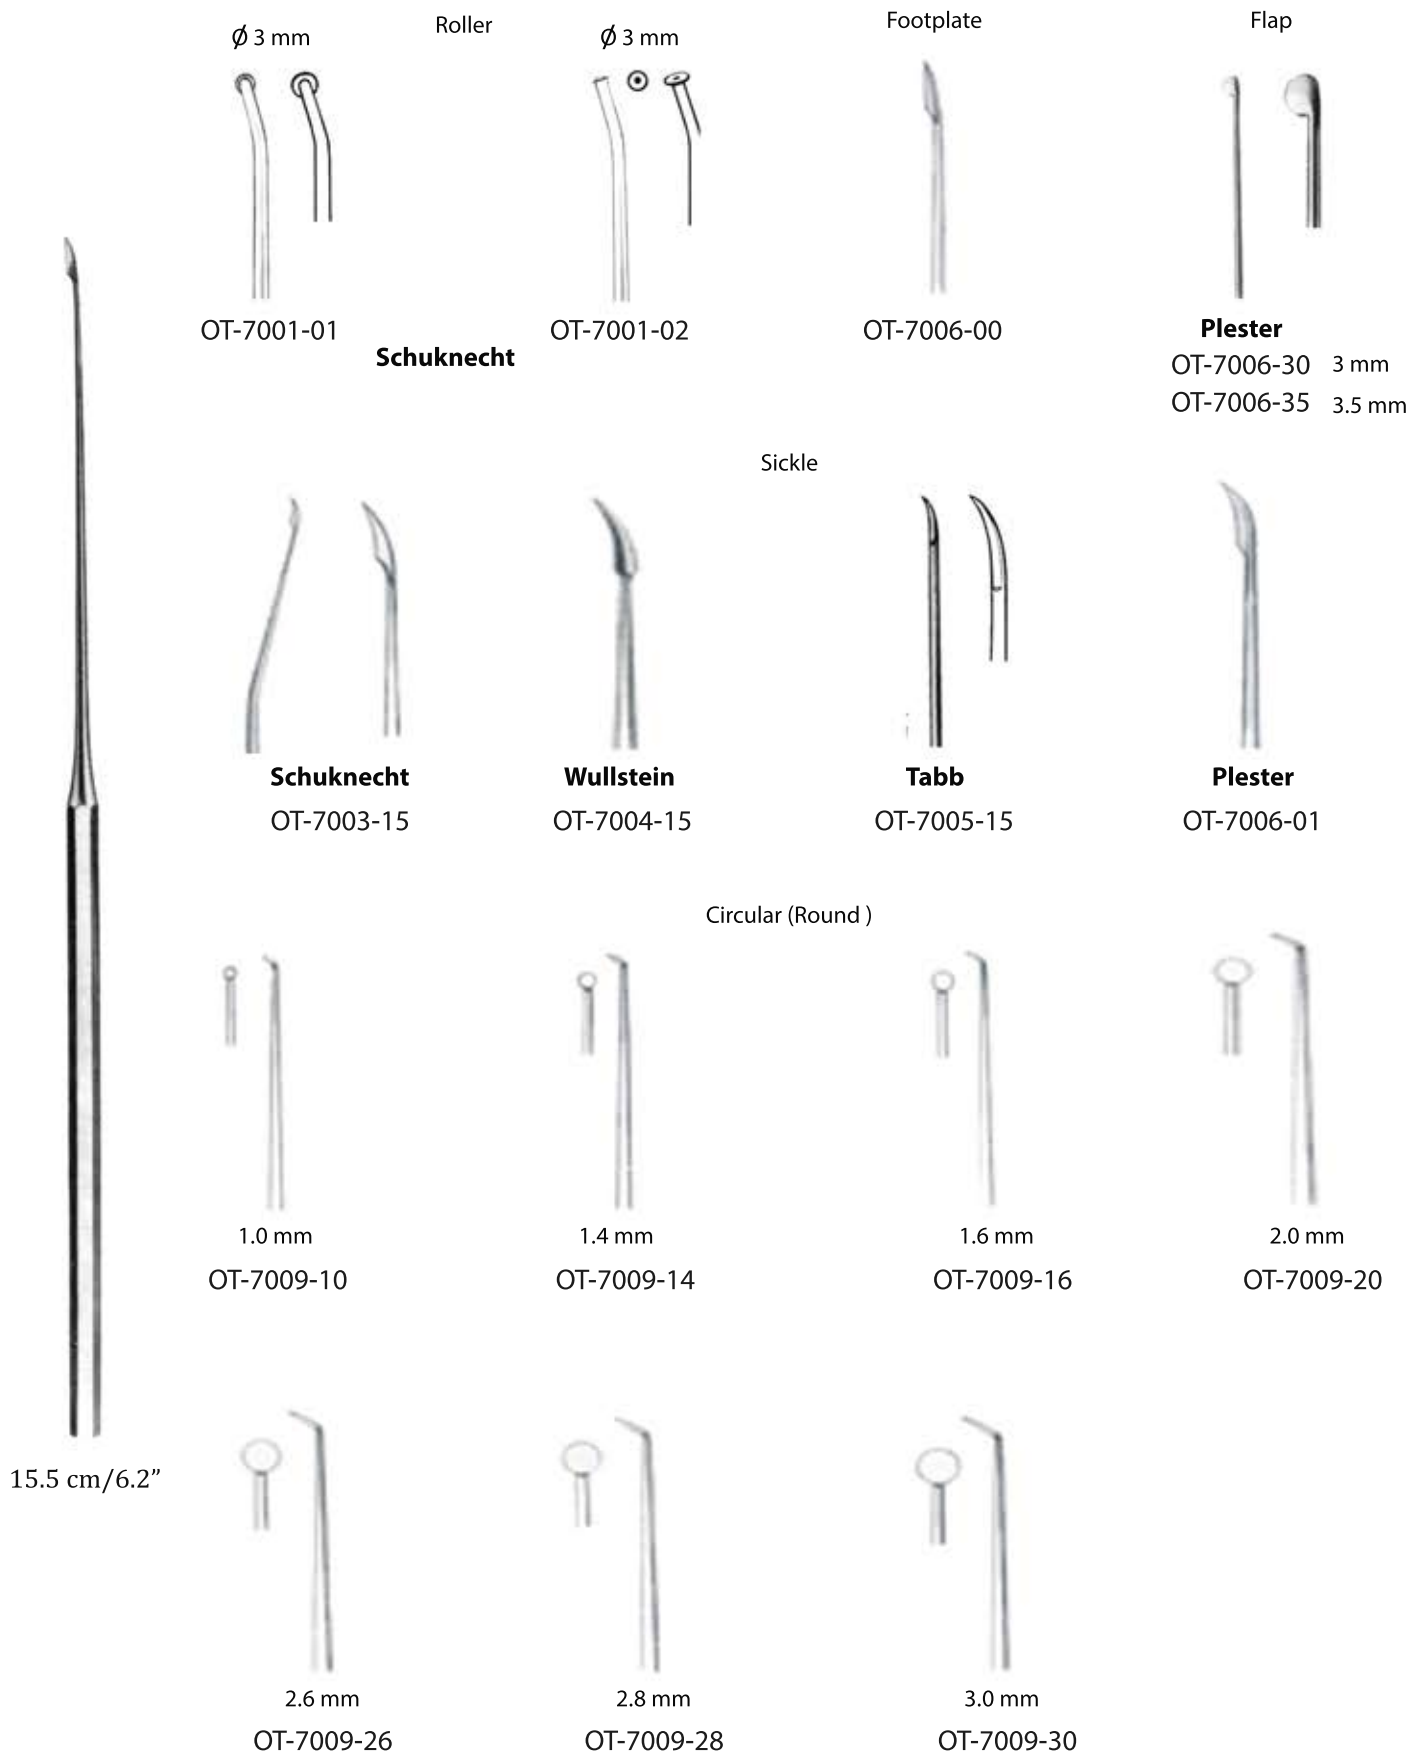

Delicate Cup-shaped Forceps

	Ø 1 mm	Ø 1.5 mm	Ø 2 mm	Ø 2.5 mm	oval
straight	 OT-6202-00	 OT-6208-00	 OT-6304-00	 OT-6400-00	 OT-6406-00
angled up	 OT-6203-00	 OT-6209-00	 OT-6305-00	 OT-6401-00	 OT-6407-00
curved left	 OT-6205-00	 OT-6301-00	 OT-6307-00	 OT-6403-00	 OT-6408-00
curved right	 OT-6207-00	 OT-6303-00	 OT-6309-00	 OT-6405-00	 OT-6409-00

Working length: 90 mm

Delicate spoon \varnothing 1 mm

Working length: 70 mm

	grasping	alligator	1x2 teeth
straight	 OT-6500-00	 OT-6505-00	 OT-6600-00
angled up	 OT-6501-00		
curved left	 OT-6503-00	 OT-6507-00	
curved right	 OT-6504-00	 OT-6509-00	

mini-micro

Delicate Cup-shaped Forceps

straight	 OT-6602-00	 OT-6806-00
angled up	 OT-6603-00	 OT-6807-00
curved left	 OT-6605-00	 OT-6808-00
curved right	 OT-6607-00	 OT-6809-00

Needles

Barbara
OT-7100-15