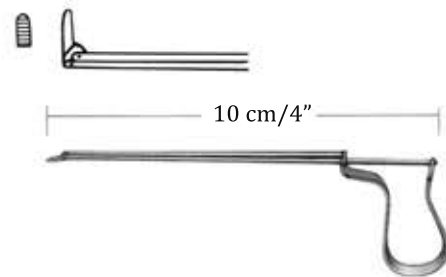

Quire
10 cm/4"
OT-2501-10