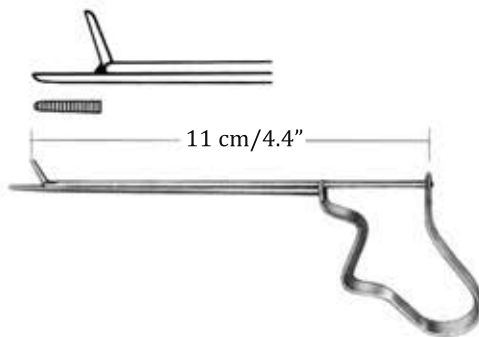

Troeltsch (Wilde)
11 cm/4.4"
OT-2003-11

Troeltsch (Wilde)
13 cm/5.2"
OT-2005-13

Lucae
14 cm/5.6"
OT-2006-14

Jansen
16 cm/6.4"
OT-2006-16

Jansen (Greun wold)
20 cm/8"
OT-2006-20

Lucae
14 cm/5.6"
OT-2007-14N

Jansen
16 cm/6.4"
OT-2007-16N

Ear Polypus Forceps, Tampon Forceps

delicate pattern

Hartmann
13,5 cm/5.4"
OT-2401-12

standard

Hartmann
13,5 cm/5.4"
OT-2401-14

Tilley (Yankauer)
14 cm/5.6"
OT-2403-14

Foreign Body Levers