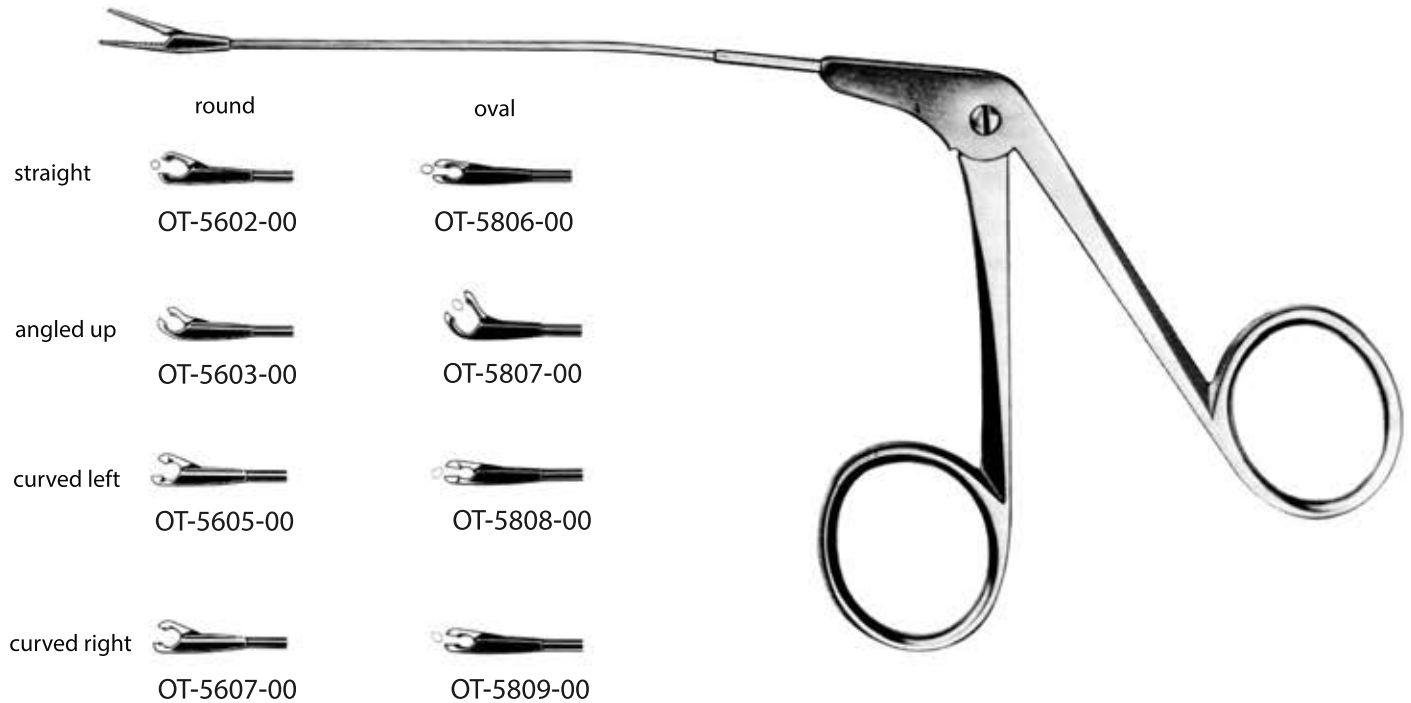

Delicate spoon $\varnothing$ 1 mm