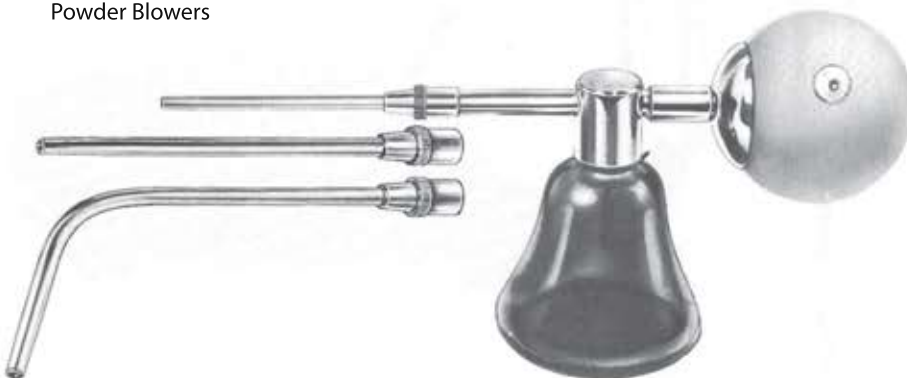

Powder Blowers

30 CC
Kabierske
OT-0900-00
Complete with (3) cannulas
for nose, throat and larynx