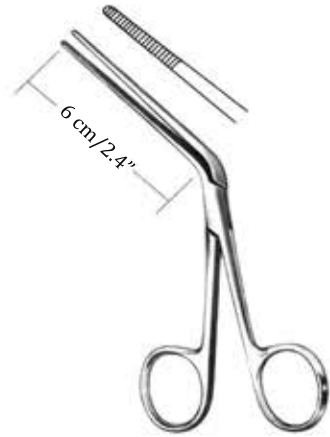

Jansen
16 cm/6.4"
OT-2007-16N

Ear Polypus Forceps, Tampon Forceps

delicate pattern

Hartmann
13,5 cm/5.4"
OT-2401-12

standard

Hartmann
13,5 cm/5.4"
OT-2401-14

Tilley (Yankauer)
14 cm/5.6"
OT-2403-14

Foreign Body Levers