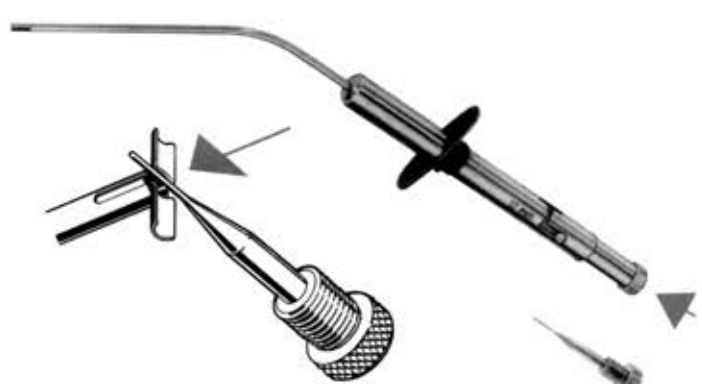

OT-3820-01N

Fisch

Wire Crimper

Schuknecht
OT-3830-60N

Protheses inserting forceps

OT-3840-06N 6 mm
OT-3840-08N 8 mm

ventilation tube forceps

OT-3850-40N 4 mm

Tube inserter

OT-3860-05N

Vein graft pressing forceps

King
14 cm/5.6"
OT-3870-14N

Working length: 70 mm

straight OT-4100-00

angled up OT-4103-00

curved left OT-4109-00