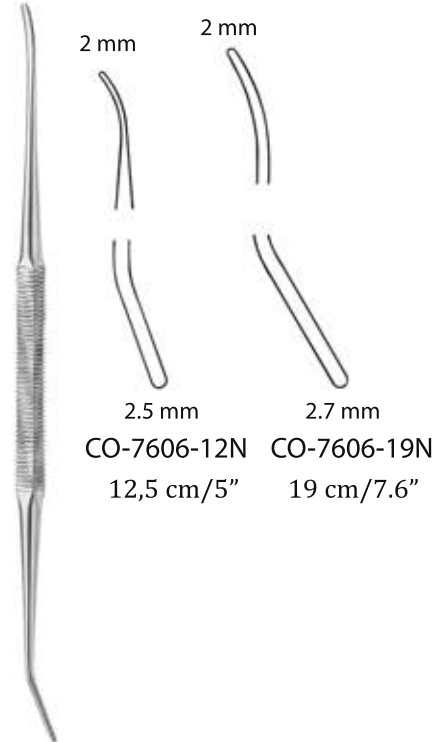

CO-7403-06N

17 cm/6.8"

Vertebral body dissectors

Caspar
20,5 cm/8.2"

CO-7404-01N

CO-7404-02N

5 mm

Adson
CO-7300-16N

CO-7623-02
19,5 cm/7.8"

CO-7623-03
19 cm/7.6"

CO-7623-04
20 cm/8"

- CO-7509-06 6 mm
- CO-7509-10 10 mm
- CO-7509-12 12 mm
- CO-7509-13 13 mm
- CO-7509-19 19 mm
- CO-7509-25 25 mm

Key
19 cm/7.6"

Watson - Cheyne
17,5 cm/7"
CO-7605-17

- 2 mm
- 2 mm
- 2.5 mm
- 2.7 mm
- CO-7606-12N 12,5 cm/5"
- CO-7606-19N 19 cm/7.6"

Watson - Cheyne

McDonald
19 cm/7.6"
CO-7607-19

Howarth
21,5 cm/8.6"
CO-7611-21

Hoen

CO-7633-07
16 cm/6.4"

CO-7635-15
19 cm/7.6"