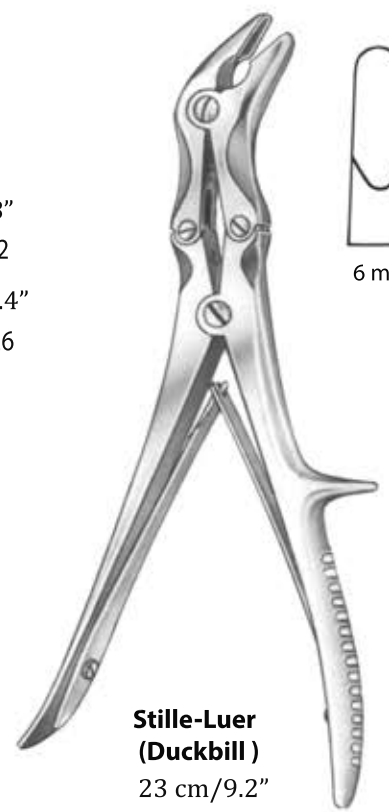

Stille-Luer

10 mm

22 cm/8.8"
CO-2301-22
26 cm/10.4"
CO-2301-26

6 mm

**Stille-Luer
(Duckbill)**
23 cm/9.2"
CO-2305-23

Stille-Luer

Stille-Ruskin
23 cm/9.2"
CO-2307-23

Sauerbruch
31 cm/12.4"