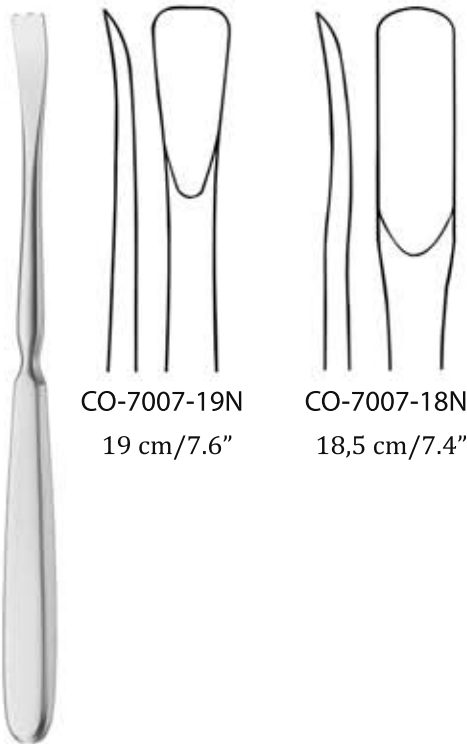

CO-7209-03
17,5 cm/7"

CO-7209-04
21 cm/8.4"

CO-7209-05
20,5 cm/8.2"

CO-7209-06
20,5 cm/8.2"

CO-7209-07
20,5 cm/8.2"

Alexander

CO-7185-16 16 cm/6.4"
CO-7185-20 20 cm/8"

Matson-Alexander

22 cm/8.8"
CO-7301-22

Matson

22 cm/8.8"
CO-7303-22

17 cm/6.8"

Williger
13 cm/5.2"
CO-7181-13

4 mm

Williger
16 cm/6.4"
CO-7182-16N

6.5mm

Williger
16 cm/6.4"
CO-7183-16

Kramer
10 mm

Mckissock
19,5 cm/7.8"
CO-7008-19N

Buechs
19 cm/7.6"
CO-7119-19N

4,7 mm

Landolt
17,5 cm/7"
CO-7400-47N

6.2 mm

6.2 mm