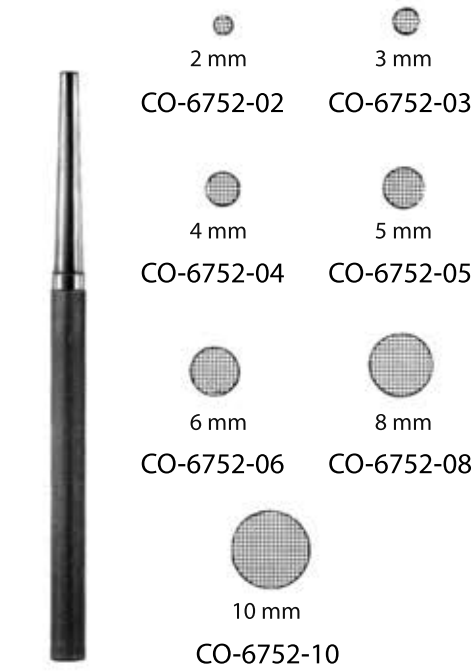

Hibbs

24 cm/9.6"

Hibbs

24 cm/9.6"

Hibbs

24 cm/9.6"

Hibbs

24 cm/9.6"

16 cm/6.4"

Caspar
20 cm/8"

Caspar
20 cm/8"

Caspar
22 cm/8.8"

Sypert
29 cm/11.6"

Sternum Chisel

Lebsche
24,5 cm/9.8"
CO-6788-24

22 cm/8.8"
CO-6791-22