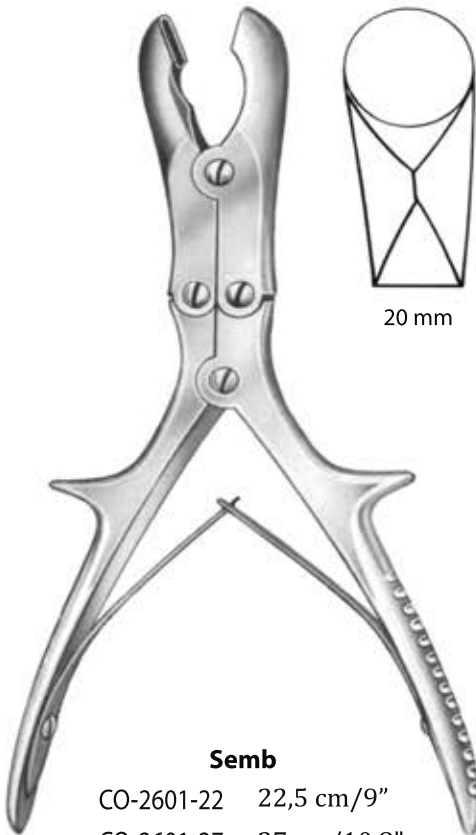

Leksell (Stille)
23 cm/9.2"

Leksell (Stille)
23 cm/9.2"

Frykholm
24 cm/9.6"
CO-2505-24

Scaglietti
26 cm/10.4"
CO-2501-26 right
CO-2503-26 left

2 mm
CO-2509-02

3 mm
CO-2509-03

4 mm
CO-2509-04

**Echlin
(Duckbill)**
23 cm/9.2"