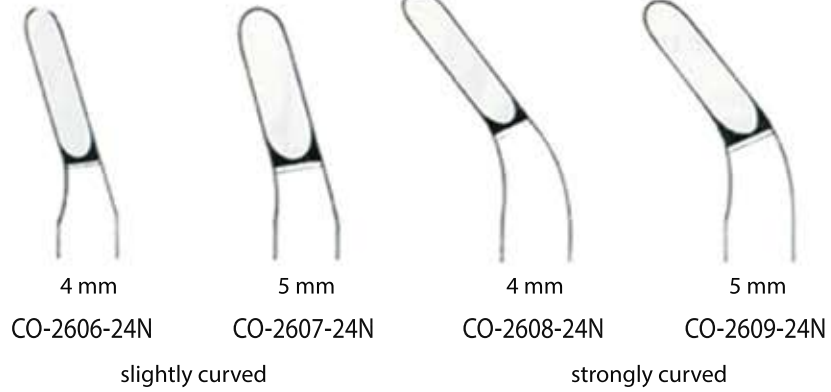

Leksell (Stille)
23 cm/9.2"

Leksell (Stille)
23 cm/9.2"

Frykholm
24 cm/9.6"
CO-2505-24

Scaglietti
26 cm/10.4"
CO-2501-26 right
CO-2503-26 left

2 mm
CO-2509-02

3 mm
CO-2509-03

4 mm
CO-2509-04

**Echlin
(Duckbill)**
23 cm/9.2"

Semb
CO-2601-22 22,5 cm/9"
CO-2601-27 27 cm/10.8"

3 mm
CO-2602-24

3 mm
CO-2603-24

3 mm
CO-2605-24

Smith-Peterson
24 cm/9.6"

Smith-Peterson
24 cm/9.6"

4 mm
CO-2606-24N

5 mm
CO-2607-24N