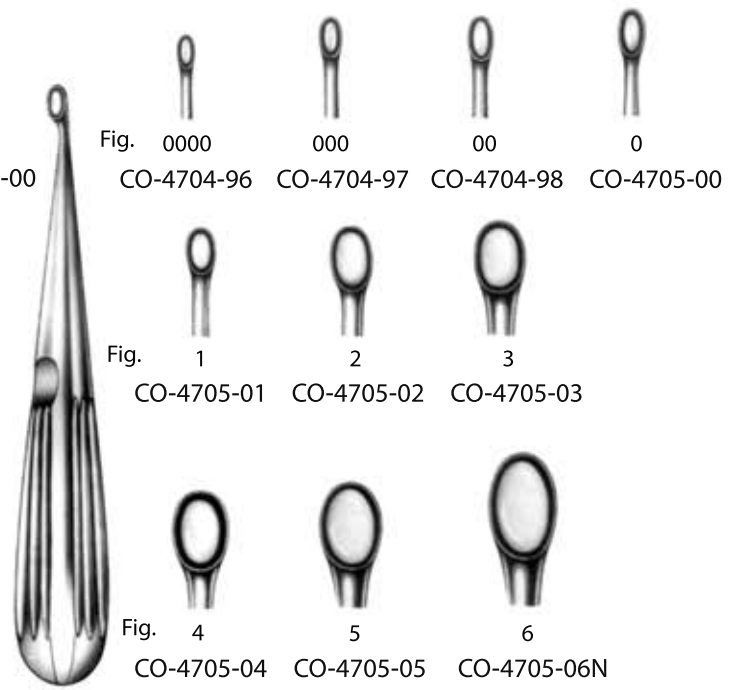

17 cm/6.8"

Spratt

16 cm/6.4"

Daubenspeck
20 cm/8"

Uffenerde
17 cm/6.8"

Uffenerde
17 cm/6.8"

mm
2.0 CO-4731-02
3.0 CO-4731-03

Kerpel
14,5 cm/5.8"
CO-4732-02
CO-4732-03