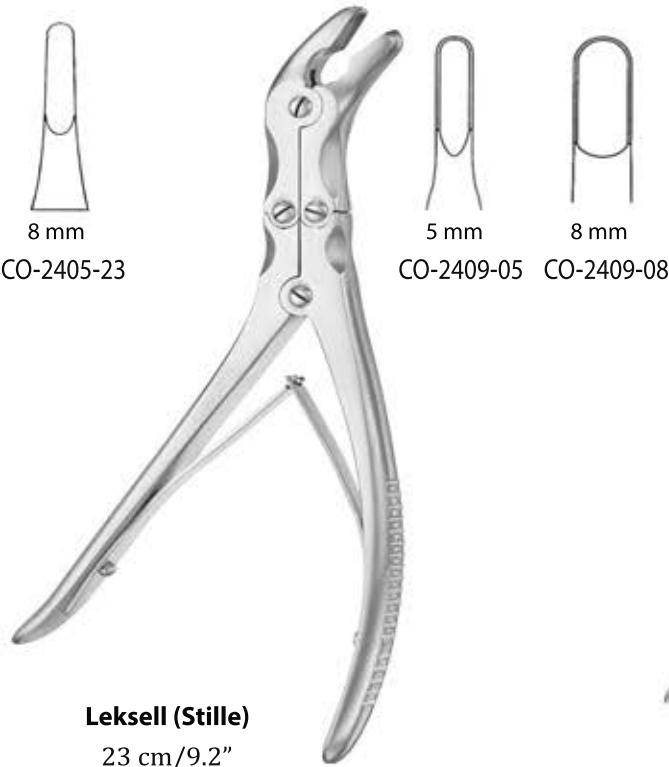

Leksell (Stille)
23 cm/9.2"