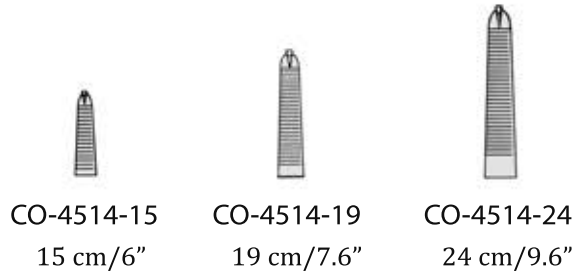

Herz
15,5 cm/6.2"

CO-4541-15

CO-4543-15

Kleinert-Kutz
20 cm/8"
CO-4552-20

Tendon Grasping Forceps

Brand

CO-4514-15
15 cm/6"

CO-4514-19
19 cm/7.6"