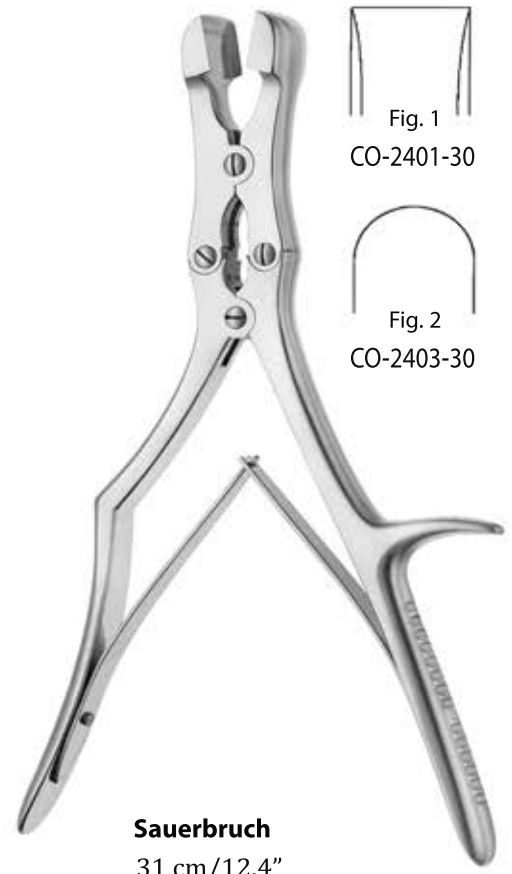

Stille-Luer

10 mm

22 cm/8.8"
CO-2301-22
26 cm/10.4"
CO-2301-26

6 mm

**Stille-Luer
(Duckbill)**
23 cm/9.2"
CO-2305-23

Stille-Luer

Stille-Ruskin
23 cm/9.2"
CO-2307-23

Sauerbruch
31 cm/12.4"