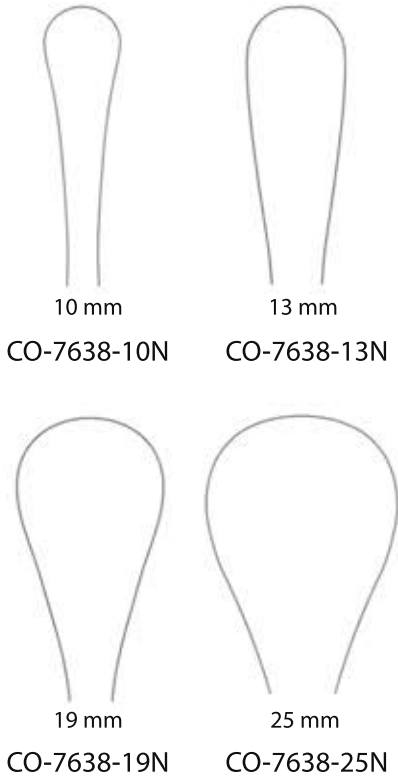

CO-7403-06N

17 cm/6.8"

Vertebral body dissectors

Caspar
20,5 cm/8.2"

CO-7404-01N

CO-7404-02N

5 mm

Adson
CO-7300-16N

- 2 mm
- 2 mm
- 2.5 mm
- 2.7 mm
- CO-7606-12N 12,5 cm/5"
- CO-7606-19N 19 cm/7.6"

Watson - Cheyne

McDonald
19 cm/7.6"
CO-7607-19

Howarth
21,5 cm/8.6"
CO-7611-21

Hoen

CO-7633-07
16 cm/6.4"

CO-7635-15
19 cm/7.6"

CO-7637-20
19 cm/7.6"

Alderdyce
21 cm/8.4"
CO-8137-21

Cobb
28 cm/11.2"

Cobb
24 cm/9.6"

Cobb
25 cm/10"

27,5 cm/11"

20 mm
CO-7639-20N

Wagner
33 cm/13.2"

CO-8111-15
15 cm/6"

2 mm

CO-8113-16
16 cm/6.4"

Lane
25 cm/10"
CO-8115-25

Trethowan
21,5 cm/8.6"
CO-8117-21

Watson-Jones
23,5 cm/9.4"
CO-8121-23

Watson-Jones
28 cm/11.2"
CO-8123-28

Verbrugge- Muller