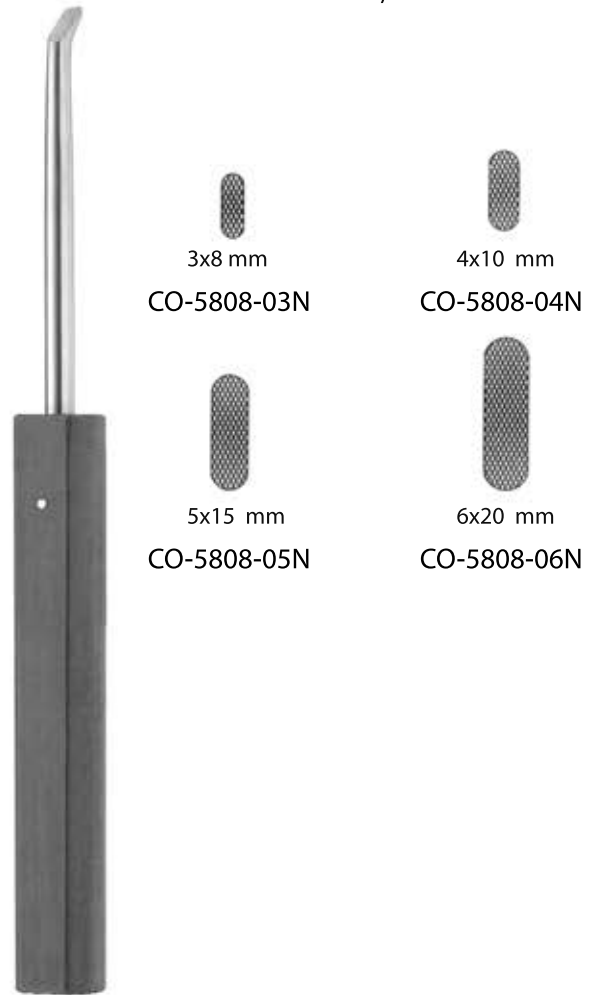

Hibbs

24 cm/9.6"

Hibbs

24 cm/9.6"

Hibbs

24 cm/9.6"

Hibbs

24 cm/9.6"

16 cm/6.4"

Caspar
20 cm/8"

Caspar
20 cm/8"

Caspar
22 cm/8.8"

Sypert
29 cm/11.6"

Sternum Chisel

Lebsche
24,5 cm/9.8"
CO-6788-24

22 cm/8.8"
CO-6791-22