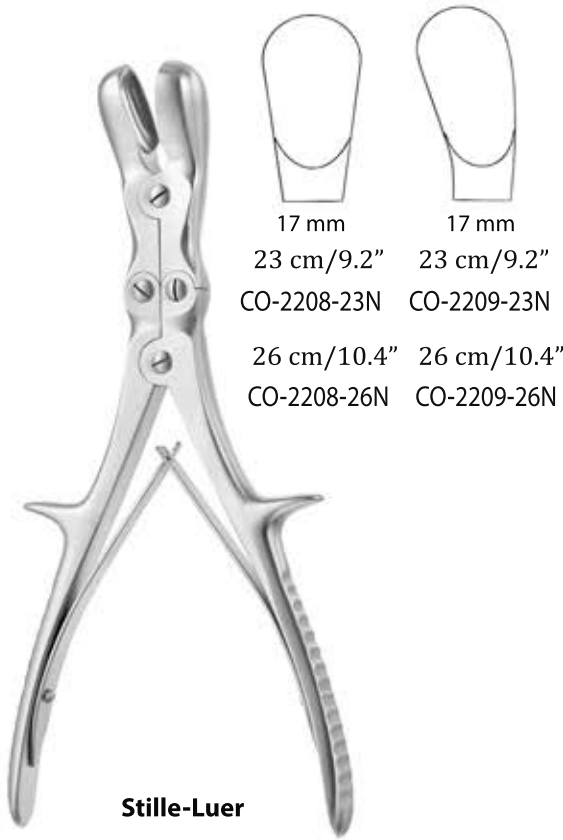

Stille-Luer

10 mm

22 cm/8.8"
CO-2301-22
26 cm/10.4"
CO-2301-26

6 mm

**Stille-Luer
(Duckbill)**
23 cm/9.2"
CO-2305-23

Stille-Luer

Stille-Ruskin
23 cm/9.2"
CO-2307-23

Sauerbruch
31 cm/12.4"

Leksell (Stille)
23 cm/9.2"

Leksell (Stille)
23 cm/9.2"

Frykholm
24 cm/9.6"
CO-2505-24

Scaglietti
26 cm/10.4"
CO-2501-26 right
CO-2503-26 left

2 mm
CO-2509-02

3 mm
CO-2509-03

4 mm
CO-2509-04

**Echlin
(Duckbill)**
23 cm/9.2"