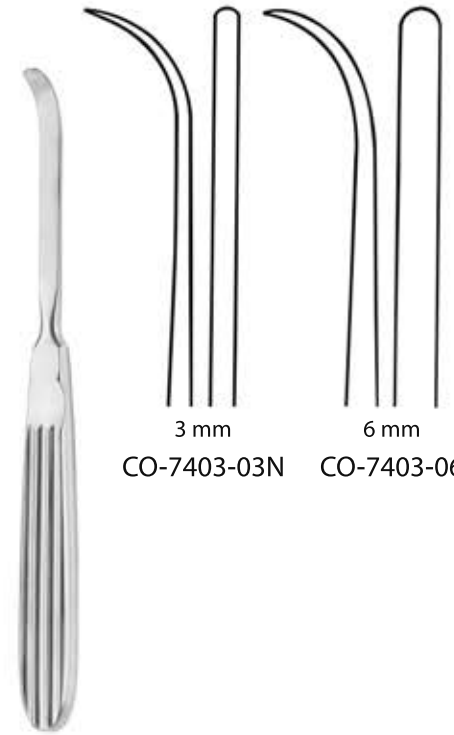

3 mm

6 mm

CO-7403-03N

CO-7403-06N

17 cm/6.8"

Vertebral body dissectors