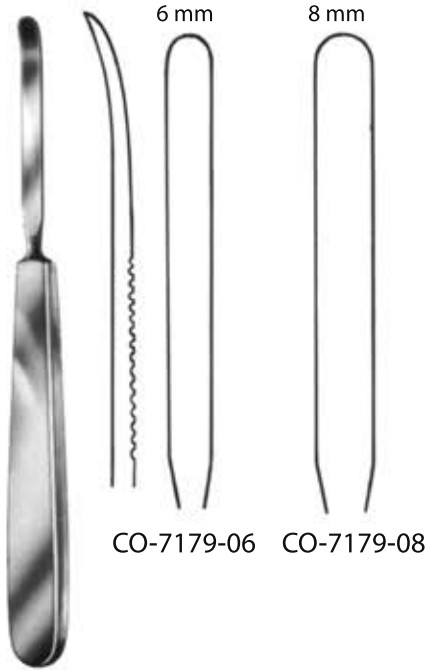

17 cm/6.8"

Williger
13 cm/5.2"
CO-7181-13

4 mm

Williger
16 cm/6.4"
CO-7182-16N

6.5mm

Williger
16 cm/6.4"
CO-7183-16

Kramer
10 mm

Mckissock
19,5 cm/7.8"
CO-7008-19N

Buechs
19 cm/7.6"
CO-7119-19N