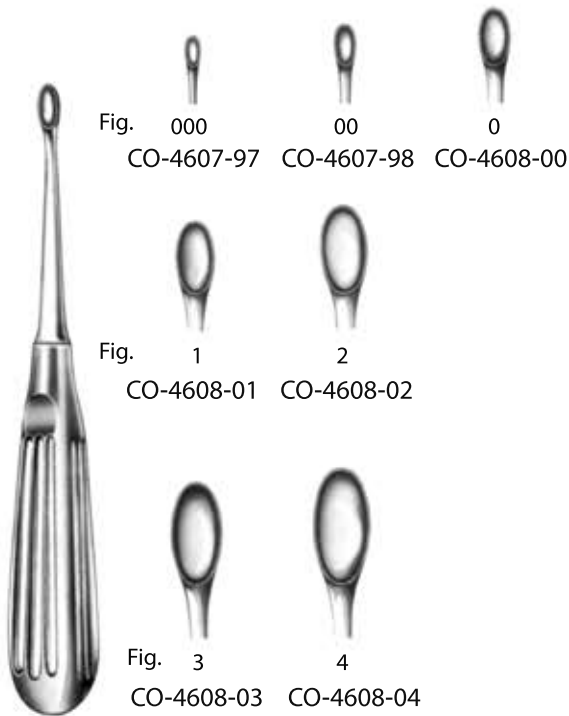

Schede

17 cm/6.8"