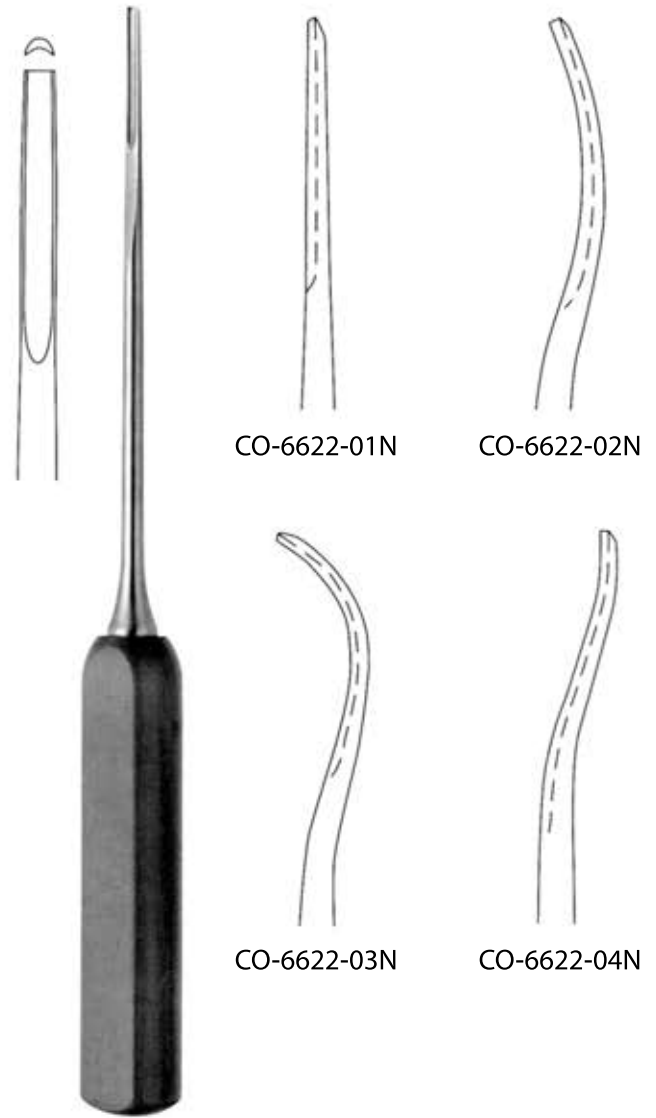

28 cm/11.2"

Lexer-Spongiosa

25 cm/10"

Lexer-Spongiosa

25 cm/10"

5			CO-6610-05	CO-6611-05
10	CO-6607-10	CO-6609-10	CO-6610-10	CO-6611-10
15	CO-6607-15	CO-6609-15	CO-6610-15	CO-6611-15

Spinal Fusion Gouges

Cobb
28 cm/11.2"
6 mm

Cobb
28 cm/11.2"
4 mm
with plastic handle

Zielke
23 cm/9.2"
CO-6631-05 5.5 mm
CO-6631-09 9.0 mm

Zielke
23 cm/9.2"
CO-6689-09

Zielke
23 cm/9.2"
CO-6690-06N 6 mm
CO-6690-08N 8 mm
CO-6690-11N 11 mm
CO-6690-16N 16 mm