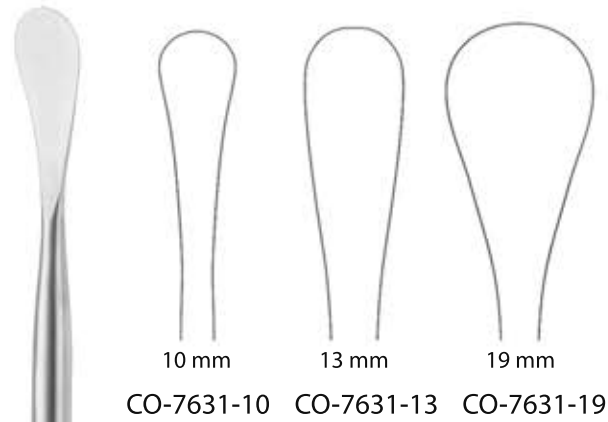

McDonald
19 cm/7.6"
CO-7607-19

Howarth
21,5 cm/8.6"
CO-7611-21