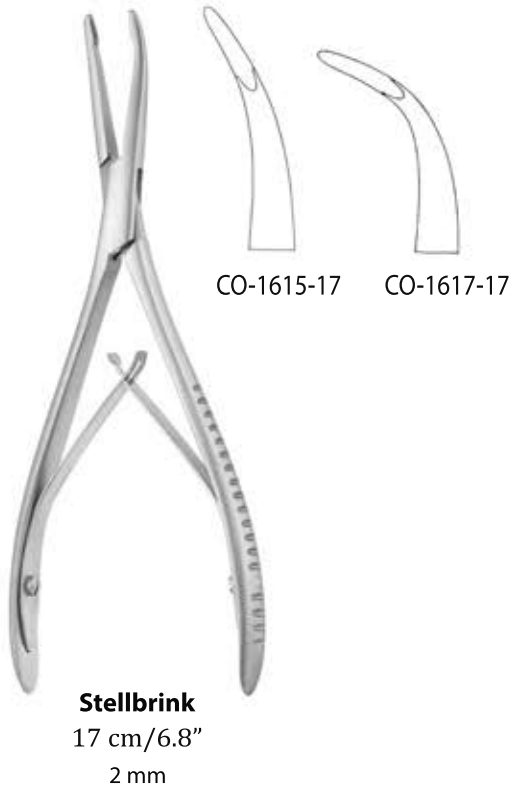

Lempert

Hakansson
17 cm/6.8"
CO-1507-17

Beyer
18 cm/7.2"
CO-1509-18

Beyer
17 cm/6.8"

Bacon
20 cm/8"
CO-1605-20

Jansen
19 cm/7.6"
CO-1607-19

Guleke
20,5 cm/8.2"
CO-1609-20

Synovectomy Rongeurs