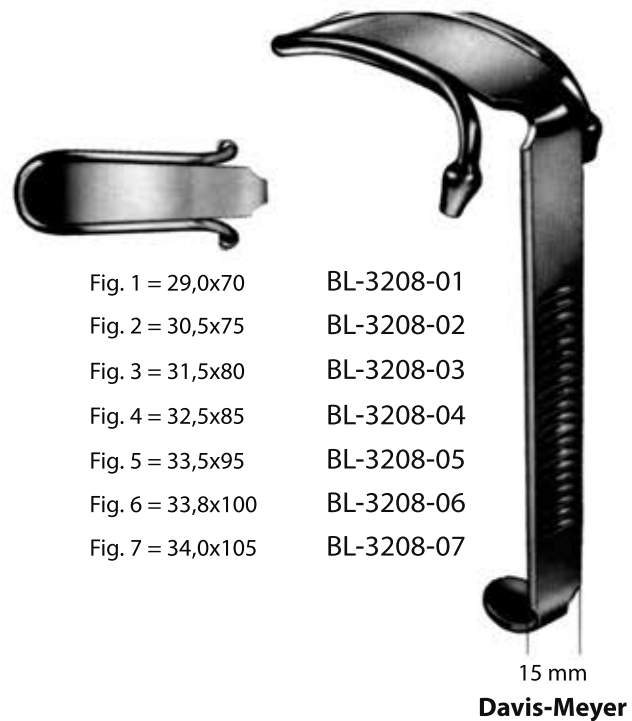

BL-3202-03 37x80 mm

BL-3202-04 40x90 mm

BL-3202-05 45x100 mm

Standard

Russel-Davis

BL-3204-01 18x55 mm

BL-3204-02 22x65 mm

BL-3204-03 25x75 mm

Narrow

38x87 mm
BL-3206-03

34x74 mm
BL-3206-02

28x64 mm
BL-3206-01

5 mm
Gast

Fig. 1 = 29,0x70

Fig. 2 = 30,5x75

Fig. 3 = 31,5x80

Fig. 4 = 32,5x85

Fig. 5 = 33,5x95

Fig. 6 = 33,8x100

Fig. 7 = 34,0x105

BL-3208-01

BL-3208-02

BL-3208-03

BL-3208-04