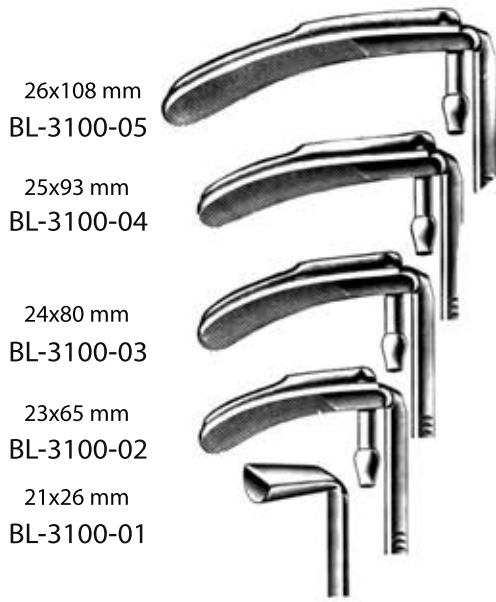

10 cm/4.4
BL-2610-10N

Featherstone

16 cm/6.4"
BL-2615-16

Roser-Konig

BL-2700-16 16 cm/6.4"
BL-2700-19 19 cm/7.6"

Heister

13 cm/5.2"
BL-2702-13

Jennings

BL-2704-09	9 cm/3.6"
BL-2704-11	11 cm/4.4"
BL-2704-13	13 cm/5.2"
BL-2704-15	15 cm/6"

Whitehead

BL-2800-11	11 cm/4.4"
BL-2800-13	13 cm/5.2"
BL-2800-15	15 cm/6"

Whitehead

BL-2801-11	11 cm/4.4"
BL-2801-13	13 cm/5.2"
BL-2801-15	15 cm/6"

with tongue depressor

Davis-Boyle
BL-3100-10
For Adults

Davis-Boyle
BL-3100-12
For Child

Silicon Insert
BL-3100-99

Palate Support
BL-3105-99

Kilner-Doughty
BL-3105-10

McIvor
BL-3200-10

Davis-Meyer
BL-3208-10

26x108 mm
BL-3100-05

25x93 mm
BL-3100-04

24x80 mm
BL-3100-03

23x65 mm
BL-3100-02

21x26 mm
BL-3100-01

Davis- Boyle

26x108 mm
BL-3102-05

25x93 mm
BL-3102-04