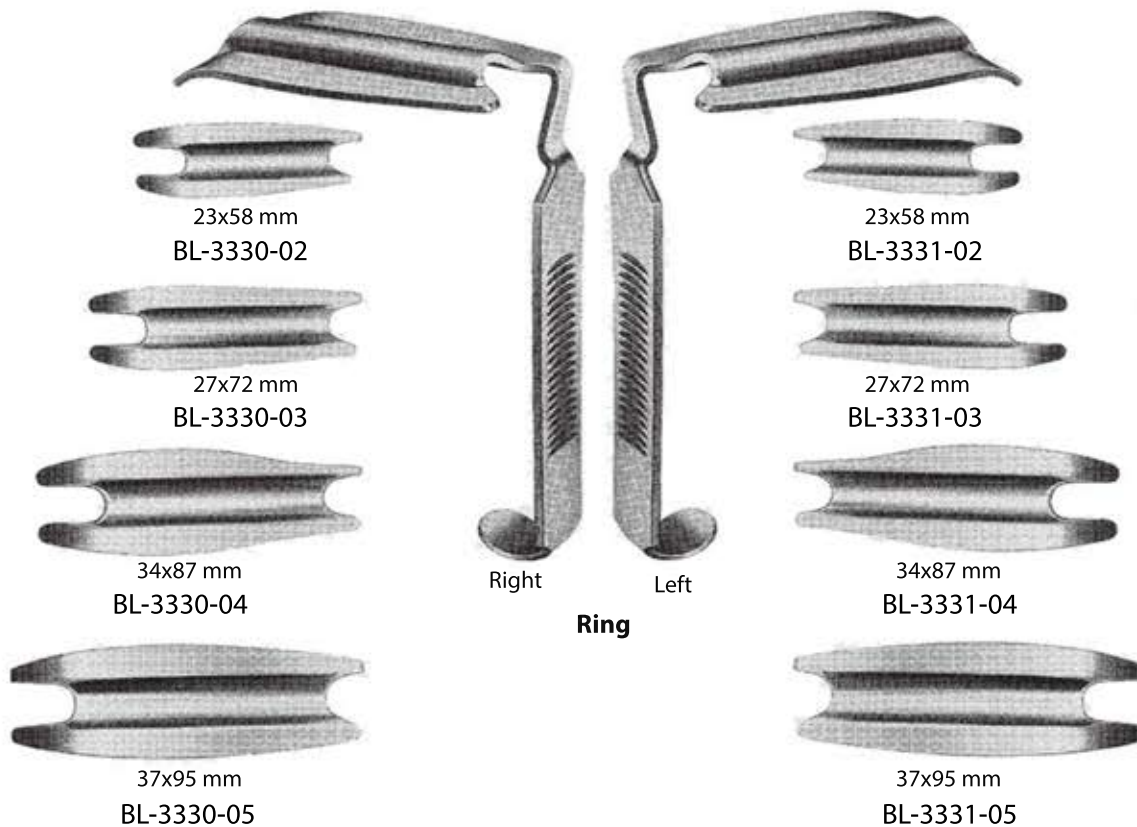

BL-3208-05

BL-3208-06

BL-3208-07

15 mm
Davis-Meyer

Dingman

BL-3300-00 Complete with Frame and 3 Tongue Blades

BL-3300-10 Frame only

31x75 mm
BL-3300-03

28x65 mm
BL-3300-02

24x36 mm
BL-3300-01

Herbrhold

Fig. ϕ mm

1	28 x 63	BL-3310-01
2	33 x 73	BL-3310-02
3	37 x 82	BL-3310-03
4	42 x 90	BL-3310-04

Wurzburg

Fig. ϕ mm

1	28 x 66	BL-3320-01
2	32 x 75	BL-3320-02
3	34 x 83	BL-3320-03
4	37 x 93	BL-3320-04
5	38 x 100	BL-3320-05