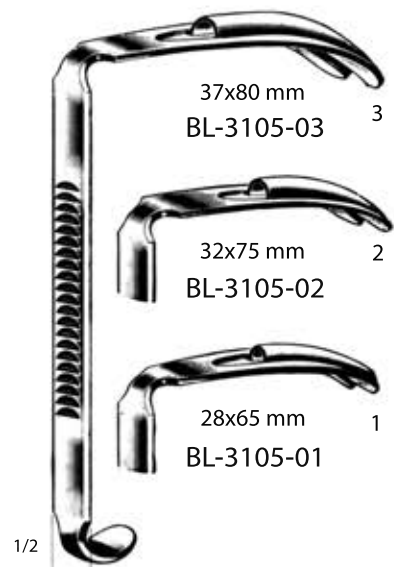

BL-2704-09	9 cm/3.6"
BL-2704-11	11 cm/4.4"
BL-2704-13	13 cm/5.2"
BL-2704-15	15 cm/6"

Whitehead

BL-2800-11	11 cm/4.4"
BL-2800-13	13 cm/5.2"
BL-2800-15	15 cm/6"

Whitehead

BL-2801-11	11 cm/4.4"
BL-2801-13	13 cm/5.2"
BL-2801-15	15 cm/6"

with tongue depressor

Davis-Boyle
BL-3100-10
For Adults

Davis-Boyle
BL-3100-12
For Child

Silicon Insert
BL-3100-99

Palate Support
BL-3105-99

Kilner-Doughty
BL-3105-10

McIvor
BL-3200-10

Davis-Meyer
BL-3208-10

26x108 mm
BL-3100-05

25x93 mm
BL-3100-04

24x80 mm
BL-3100-03

23x65 mm
BL-3100-02

21x26 mm
BL-3100-01

Davis- Boyle

26x108 mm
BL-3102-05

25x93 mm
BL-3102-04

24x80 mm
BL-3102-03

23x65 mm
BL-3102-02

17x26 mm
BL-3102-01

Davis- Boyle

1/2
15 mm

Kilner-Doughty

37x80 mm
BL-3105-03

32x75 mm
BL-3105-02