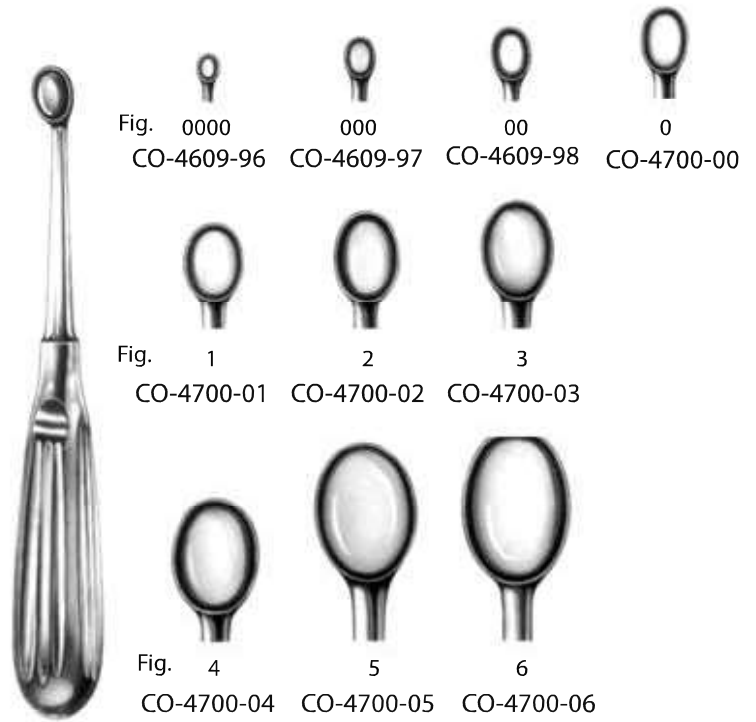

**Flexible**  
20 cm/8"

CO-9506-23  
Malleable

**Bunnell**  
23cm/9.2"

**Fischer**  
31 cm/12.4"  
CO-9510-31N

3 mm  
CO-9530-03N  
30 cm/12"

**Brand**

6 mm  
CO-9550-06N  
50 cm/20"

**Brand**

6x14 mm

**Brand**  
50 cm/20"  
CO-9560-06N

**Schede**  
17 cm/6.8"

**Volkma**  
17 cm/6.8"

**Bruns**  
17 cm/6.8"

**Spratt**  
16 cm/6.4"

**Daubenspeck**  
20 cm/8"

**Uffenerde**  
17 cm/6.8"