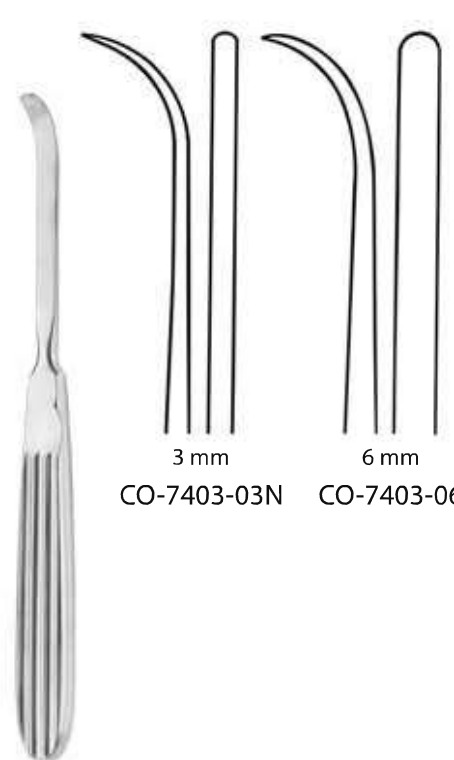

**Williger**  
16 cm/6.4"  
CO-7183-16

CO-7007-19N  
19 cm/7.6"

CO-7007-18N  
18,5 cm/7.4"

**Kramer**  
10 mm

11 mm

**Mckissock**  
19,5 cm/7.8"  
CO-7008-19N

9.5mm

**Buechs**  
19 cm/7.6"  
CO-7119-19N

4,7 mm

**Landolt**  
17,5 cm/7"  
CO-7400-47N

6.2 mm

6.2 mm

CO-7401-62N CO-7402-62N

sharp

blunt

**Caspar**  
18 cm/7.2"

3 mm

6 mm

CO-7403-03N

CO-7403-06N

17 cm/6.8"

Vertebral body dissectors

**Caspar**  
20,5 cm/8.2"

CO-7404-01N