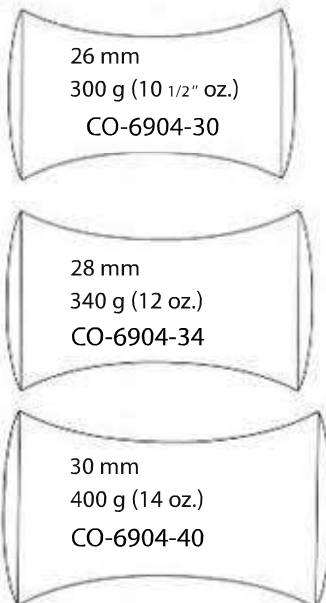

26 mm
300 g (10 1/2" oz.)
CO-6904-30

28 mm
340 g (12 oz.)
CO-6904-34

30 mm
400 g (14 oz.)
CO-6904-40