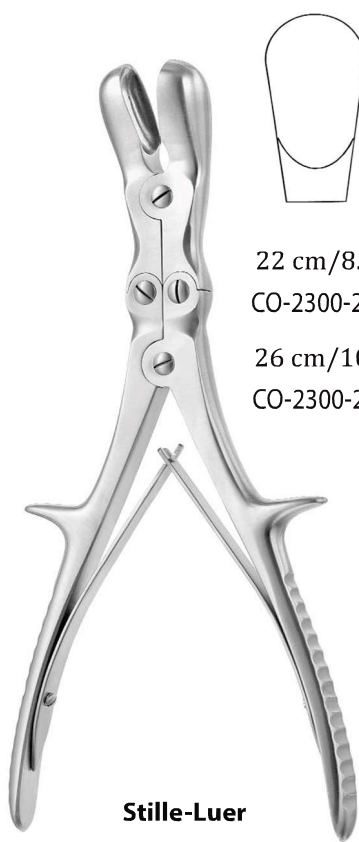

3 mm  
CO-2105-15N

4 mm  
CO-2106-18

**Ruskin**  
18 cm/7.2"

4 mm  
CO-2107-18

**Ruskin (Angled)**  
18 cm/7.2"

CO-2111-18

8 mm  
CO-2108-23

**Ruskin**  
23 cm/9.2"

8 mm  
CO-2109-23

5 mm

**Rottgen-Ruskin**  
24 cm/9.6"  
CO-2121-24

10 mm  
22 cm/8.8"  
CO-2300-22  
26 cm/10.4"  
CO-2300-26

10 mm  
22 cm/8.8"  
CO-2301-22  
26 cm/10.4"  
CO-2301-26

6 mm

**Stille-Luer  
(Duckbill)**  
23 cm/9.2"  
CO-2305-23

22 cm/8.8" CO-2300-22  
26 cm/10.4" CO-2300-26  
22 cm/8.8" CO-2301-22  
26 cm/10.4" CO-2301-26

**Stille-Luer**

CO-2307-23

**Stille-Ruskin**  
23 cm/9.2"

Fig. 1  
CO-2401-30

Fig. 2  
CO-2403-30

**Sauerbruch**  
31 cm/12.4"