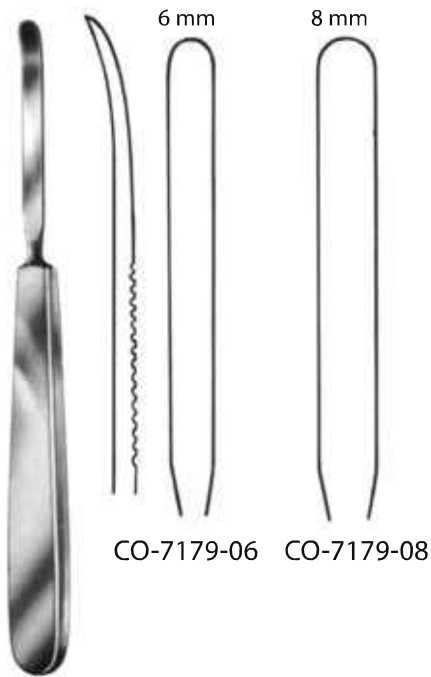

### Periosteal Elevators

**Overholt**  
29,5 cm/11.8"  
CO-7305-29

**Overholt**  
29,5 cm/11.8"  
CO-7307-29

**Overholt**  
29,5 cm/11.8"  
CO-7309-28

**Semb**

CO-7209-01  
17,5 cm/7"

CO-7209-02  
21 cm/8.4"

CO-7209-03  
17,5 cm/7"

CO-7209-04  
21 cm/8.4"

CO-7209-05  
20,5 cm/8.2"

CO-7209-06  
20,5 cm/8.2"

CO-7209-07  
20,5 cm/8.2"

**Alexander**

CO-7185-16 16 cm/6.4"  
CO-7185-20 20 cm/8"

**Matson-Alexander**

22 cm/8.8"  
CO-7301-22

**Matson**

22 cm/8.8"  
CO-7303-22

17 cm/6.8"

**Williger**  
13 cm/5.2"  
CO-7181-13

4 mm

**Williger**  
16 cm/6.4"  
CO-7182-16N

6.5mm