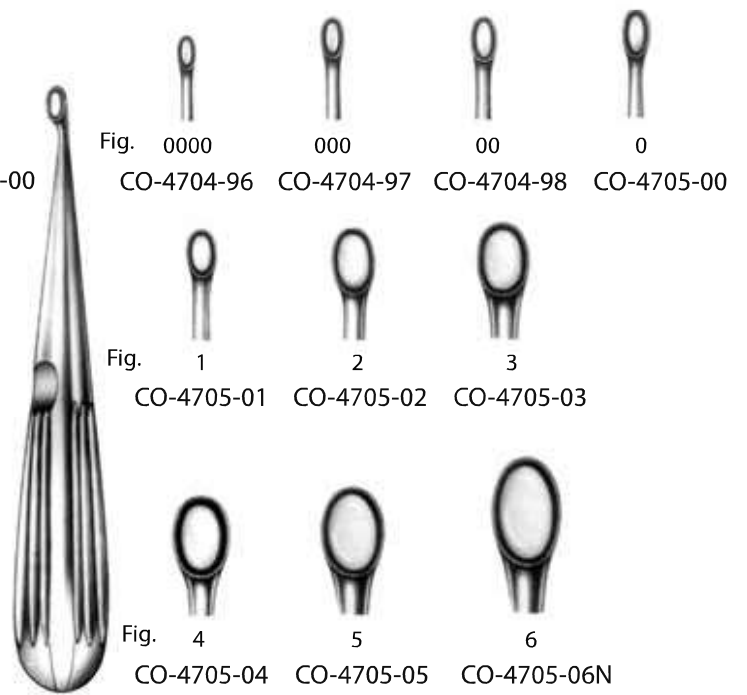

6x14 mm

**Brand**  
50 cm/20"  
CO-9560-06N

**Schede**  
17 cm/6.8"

**Volkma**  
17 cm/6.8"

**Bruns**  
17 cm/6.8"

**Spratt**  
16 cm/6.4"

**Daubenspeck**  
20 cm/8"

**Uffenerde**  
17 cm/6.8"