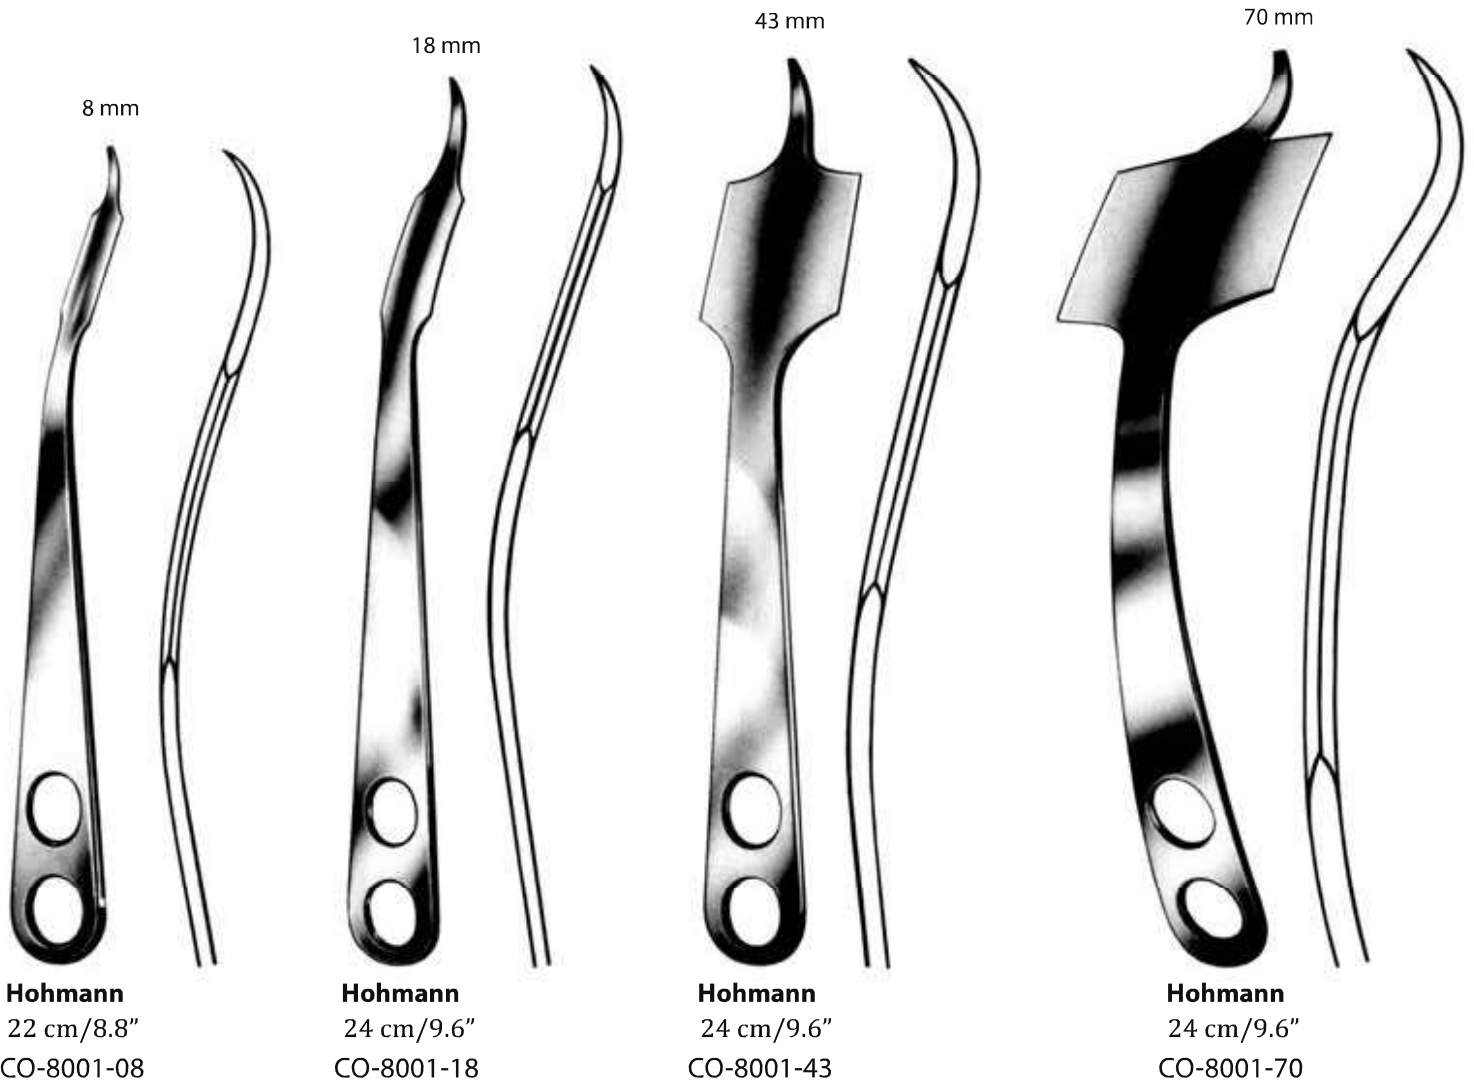

19 mm  
CO-7638-19N

25 mm  
CO-7638-25N

27,5 cm/11"

20 mm  
CO-7639-20N

**Wagner**  
33 cm/13.2"

8 mm  
CO-7640-08N

17 mm  
CO-7640-17N

Luxation Lever (Bone Skid)