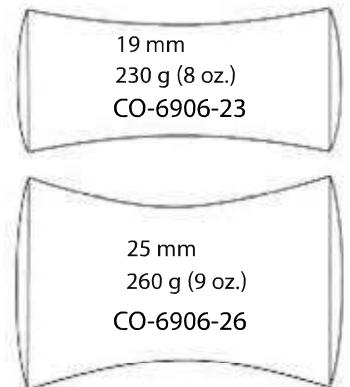

28 mm  
340 g (12 oz.)  
CO-6904-34

30 mm  
400 g (14 oz.)  
CO-6904-40

**Williger**  
24 cm/9.6"

19 mm  
230 g (8 oz.)  
CO-6906-23

25 mm  
260 g (9 oz.)  
CO-6906-26

**Lucae**  
19 cm/7.6"

**Doyen**  
21 cm/8.4"