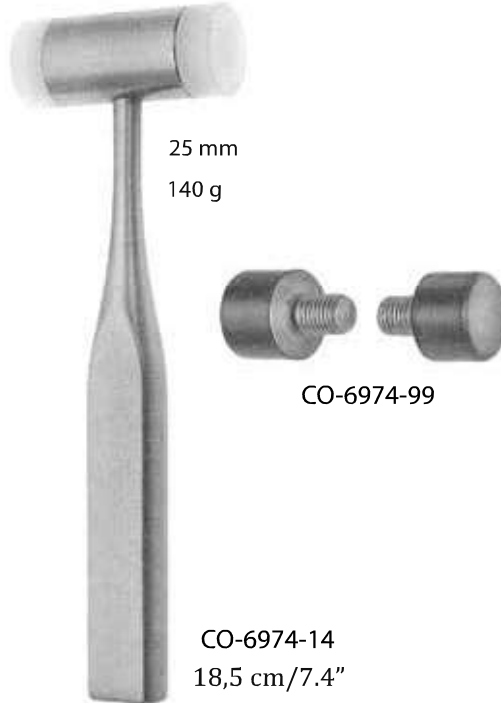

complete with  
1 pair of metal disks  
1 pair of plastic disks  
(Delrin) and  
1 Wrench

CO-6968-99  
wrench

37 mm  
370 g

CO-6970-37  
22,5 cm/9"

25 mm  
140 g

CO-6974-99

CO-6974-14  
18,5 cm/7.4"

With interchangeable plastic disk