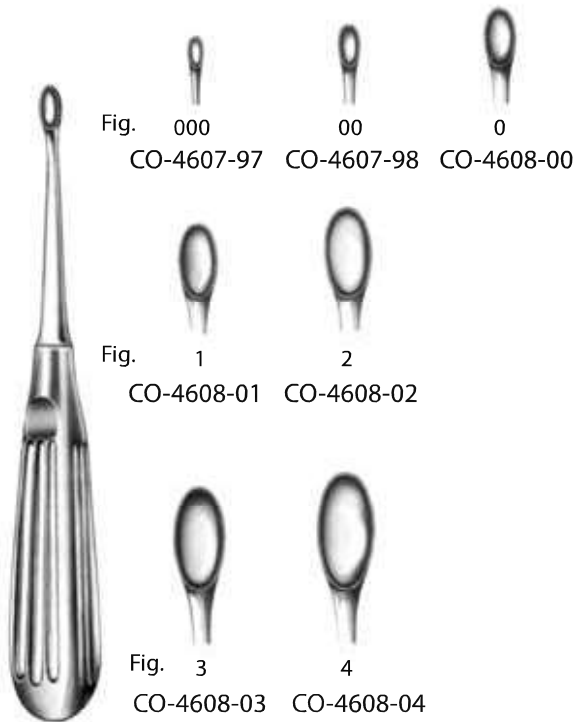

**Flexible**  
20 cm/8"

CO-9506-23  
Malleable

**Bunnell**  
23cm/9.2"

**Fischer**  
31 cm/12.4"  
CO-9510-31N

3 mm  
CO-9530-03N  
30 cm/12"

**Brand**

6 mm  
CO-9550-06N  
50 cm/20"

**Brand**

6x14 mm

**Brand**  
50 cm/20"  
CO-9560-06N

**Schede**  
17 cm/6.8"

**Volkma**  
17 cm/6.8"

**Bruns**  
17 cm/6.8"

**Spratt**  
16 cm/6.4"

**Daubenspeck**  
20 cm/8"

**Uffenerde**  
17 cm/6.8"