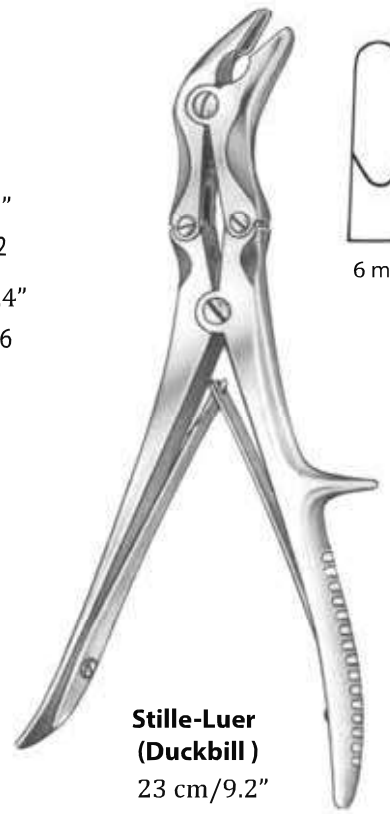

8 mm  
CO-2109-23

5 mm

**Rottgen-Ruskin**  
24 cm/9.6"  
CO-2121-24

10 mm  
22 cm/8.8"  
CO-2300-22  
26 cm/10.4"  
CO-2300-26

10 mm  
22 cm/8.8"  
CO-2301-22  
26 cm/10.4"  
CO-2301-26

6 mm

**Stille-Luer  
(Duckbill)**  
23 cm/9.2"  
CO-2305-23

22 cm/8.8" CO-2300-22  
26 cm/10.4" CO-2300-26  
22 cm/8.8" CO-2301-22  
26 cm/10.4" CO-2301-26

**Stille-Luer**

CO-2307-23

**Stille-Ruskin**  
23 cm/9.2"

Fig. 1  
CO-2401-30

Fig. 2  
CO-2403-30

**Sauerbruch**  
31 cm/12.4"