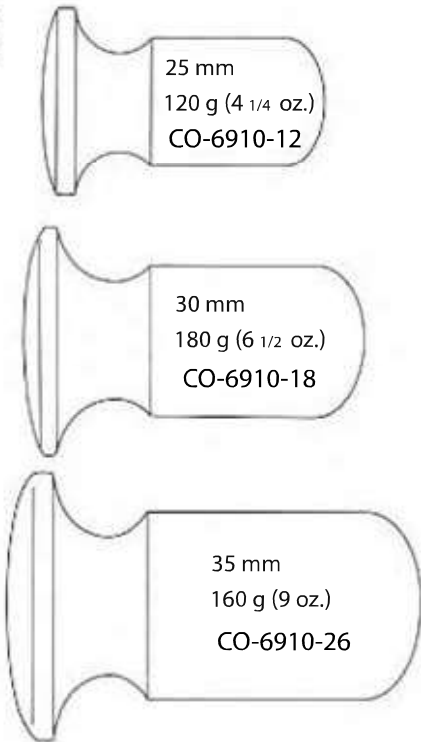

28 mm  
340 g (12 oz.)  
CO-6904-34

30 mm  
400 g (14 oz.)  
CO-6904-40

**Williger**  
24 cm/9.6"

19 mm  
230 g (8 oz.)  
CO-6906-23

25 mm  
260 g (9 oz.)  
CO-6906-26

**Lucae**  
19 cm/7.6"

**Doyen**  
21 cm/8.4"