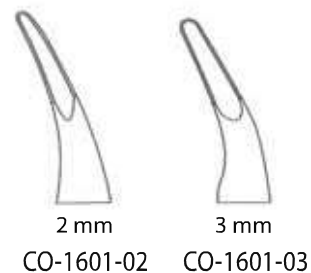

**Bane-Hartmann**  
18 cm/7.2"  
CO-1315-18

**Olivecrona**  
20 cm/8"  
CO-1407-20

CO-1402-20  
straight

CO-1403-20  
curved

**Adson**  
20 cm/8"

**Lempert**

CO-1500-16 16 cm/6.4"

CO-1504-18 18,5 cm/7.4"

CO-1501-16 16 cm/6.4"

CO-1505-18 18,5 cm/7.4"

**Hakansson**  
17 cm/6.8"  
CO-1507-17

**Beyer**  
18 cm/7.2"  
CO-1509-18

**Beyer**  
17 cm/6.8"

**Bacon**  
20 cm/8"  
CO-1605-20

**Jansen**  
19 cm/7.6"  
CO-1607-19

**Guleke**  
20,5 cm/8.2"  
CO-1609-20

**Stellbrink**  
17 cm/6.8"  
2 mm

CO-1615-17

CO-1617-17

### Synovectomy Rongeurs

13 cm/5.2"

1.2 mm  
CO-1616-13N

1.2 mm  
CO-1617-13N

2 mm  
CO-1618-13N

2 mm  
CO-1619-13N

**Jansen**  
18 cm/7.2"  
Screw Joint

CO-1620-18