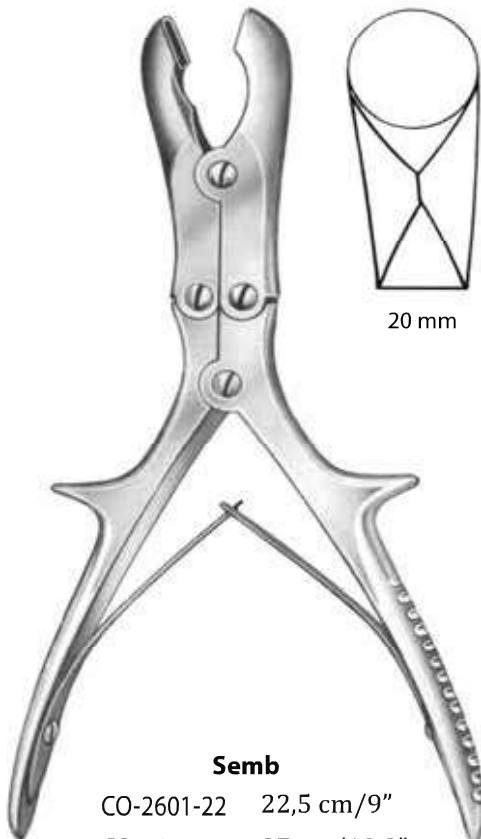

Semb

CO-2601-22 22,5 cm/9"

CO-2601-27 27 cm/10.8"

20 mm