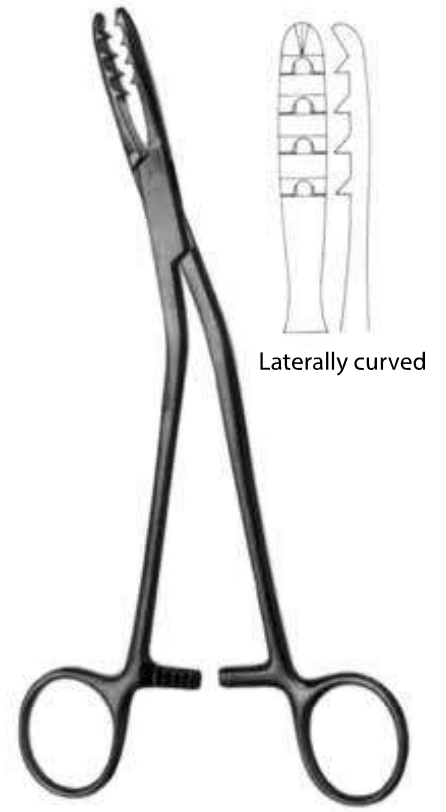

### Meniscus Forceps

Straight

**Bircher-Gansake**  
20cm/8"  
CO-4004-20

Curved on flat

**Bircher-Gansake**  
20cm/8"  
CO-4005-20

Laterally curved

**Bircher-Gansake**  
20cm/8"  
CO-4006-20