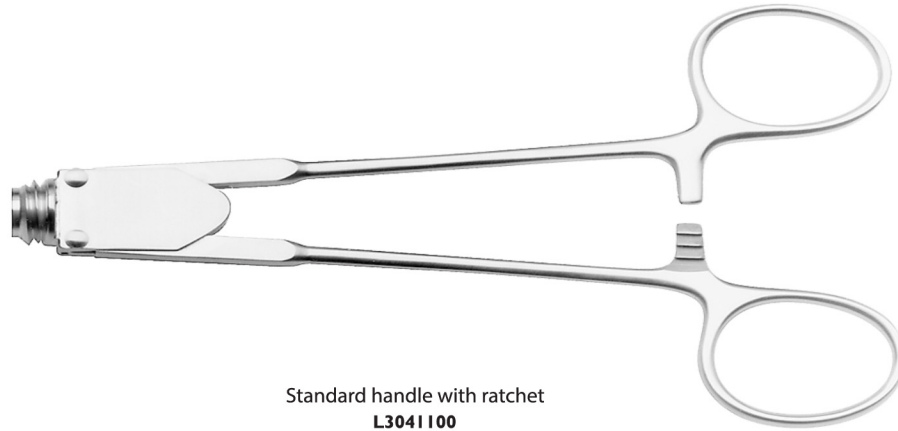

Metal handles

Standard handle with ratchet
L3041100