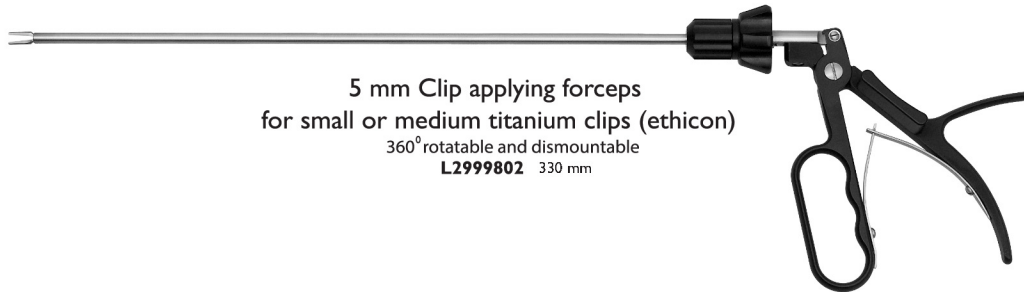

Clip applying forceps

5 mm Clip applying forceps
for small or medium titanium clips (ethicon)
360° rotatable and dismountable
L2999802 330 mm